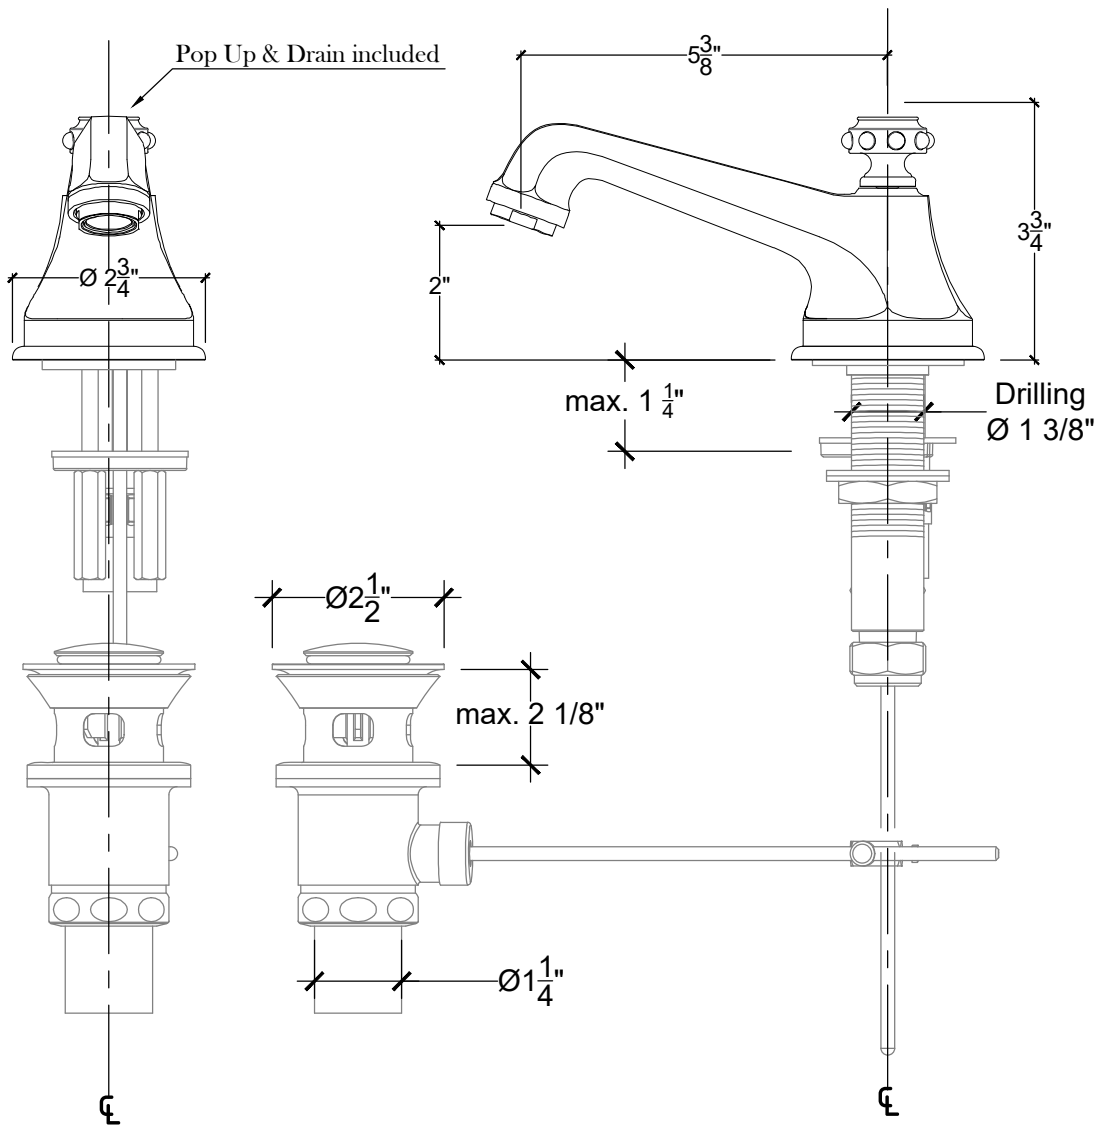

XL - PEARL 1/2"

CONSTANCE

Deck mounted spout with pop-up and drain 1/2" NPT
Bec lavabo sure gorge ave vidage - 1/2" NPT
Style# 06206109

Copyright © Compas 2010 www.compassstone.com

 COMPAS™