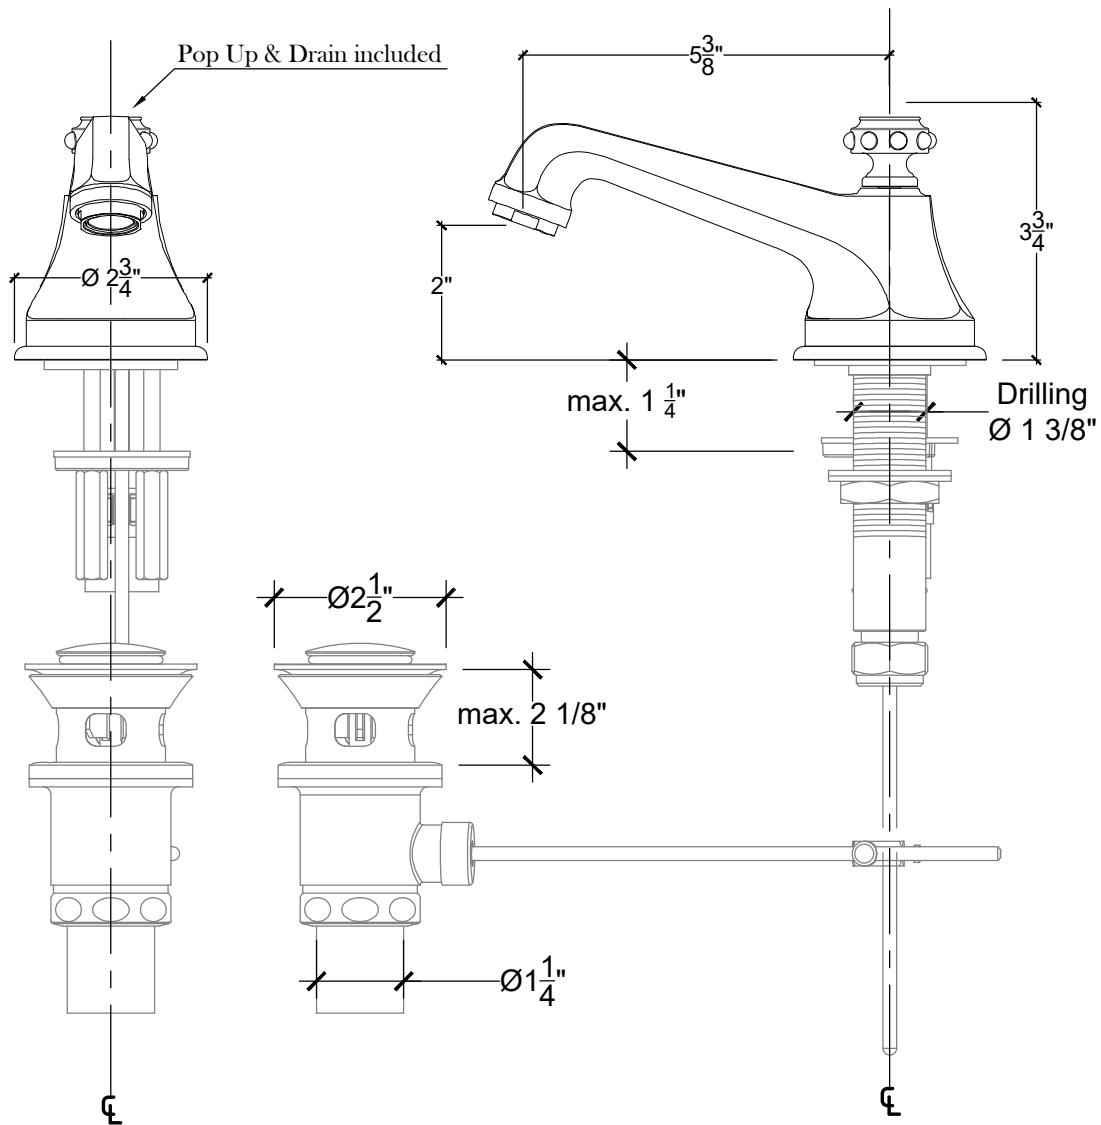

XL - PEARL 1/2"

CONSTANCE

Deck mounted spout with pop-up and drain - 1/2" NPT

Montage sur plan - Bec verseur XL Pearl/Constance, tirette d'évacuation et Drain intégré - 1/2" NPT

Style# 06206109

Copyright © Compas 2010 www.compassstone.com