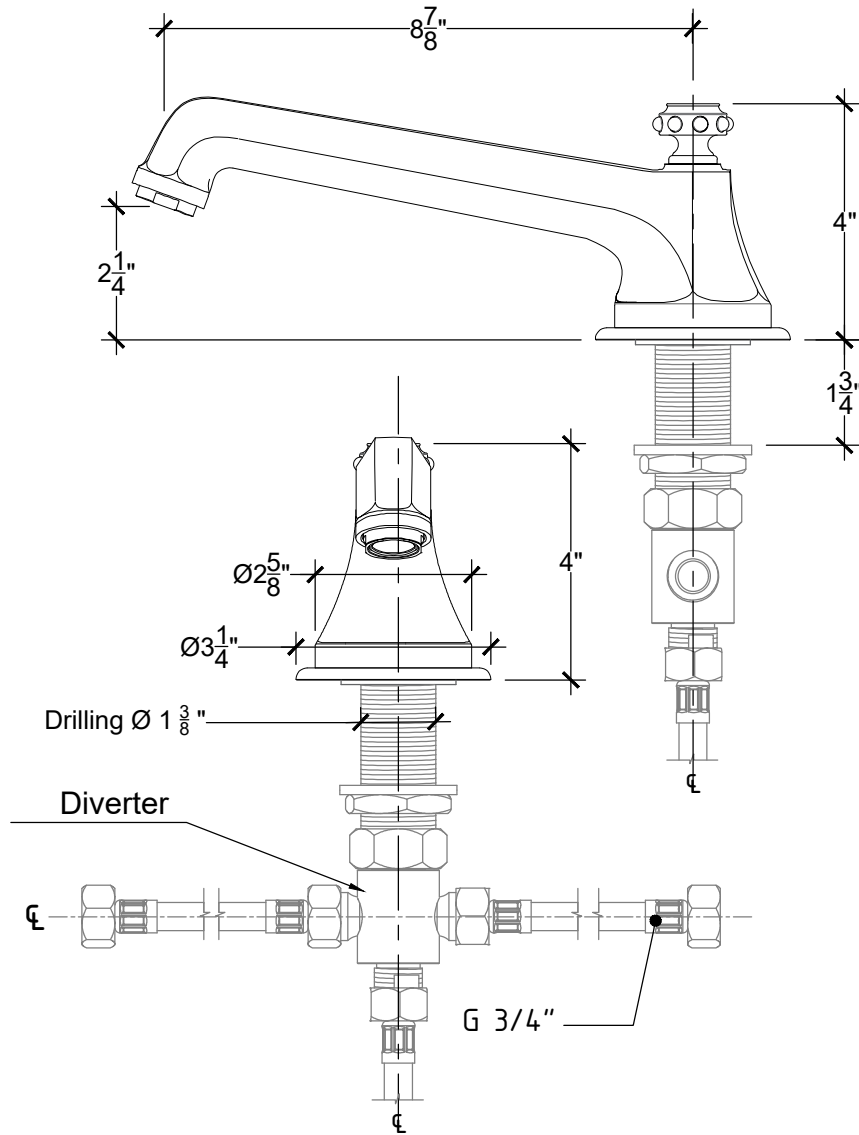

XL - PEARL 3/4"

INTEGRATED DIVERTER
CONSTANCE

Deck mounted tub filler spout with integrated diverter - 3/4" NPT
Bec sure gorge pour bain - XL Pearl Constance - 3/4" NPT
Style# 06206167

Copyright © Compas 2010 www.compassstone.com