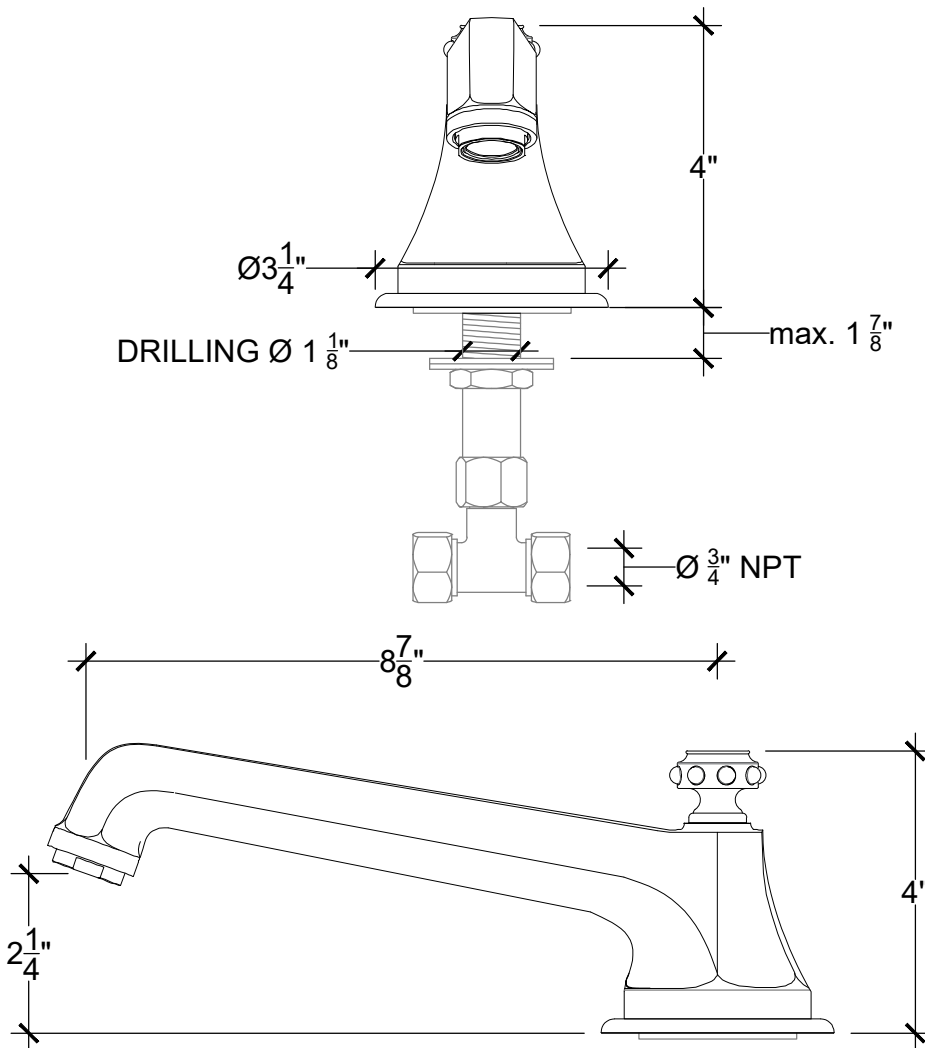

# XL - PEARL 3/4"

CONSTANCE

Deck Mount Constance Tub Spout - 3/4" NPT Bec sure  
gorge pour bain - XL Pearl Constance - 3/4" NPT Style#  
06206204

Copyright © Compas 2010 www.compasstone.com

 COMPAS™