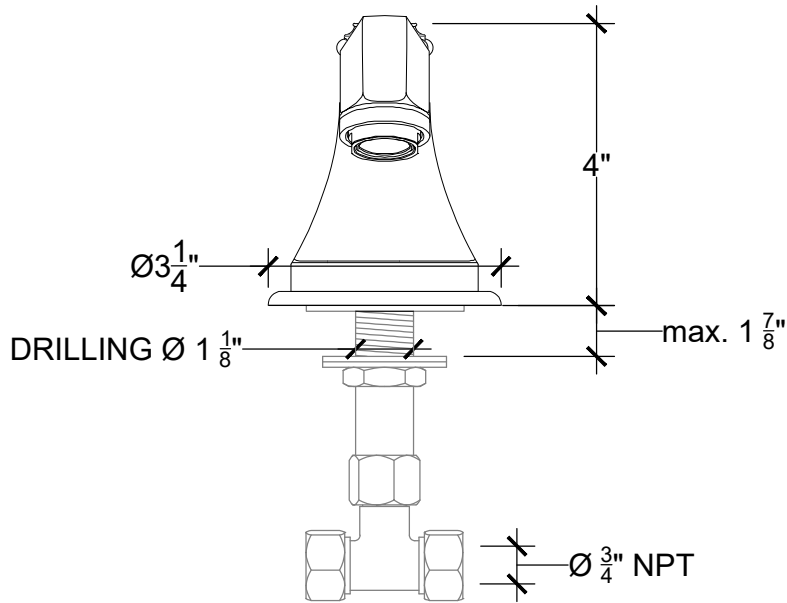

XL - PEARL 3/4"

CONSTANCE

Deck Mounted XL Pearl/Constance Tub Spout - 3/4" NPT

Montage sur plan - Bec verseur XL Pearl/Constance pour baignoire - 3/4" NPT

Style# 06206204

Copyright © Compas 2010 www.compasstone.com