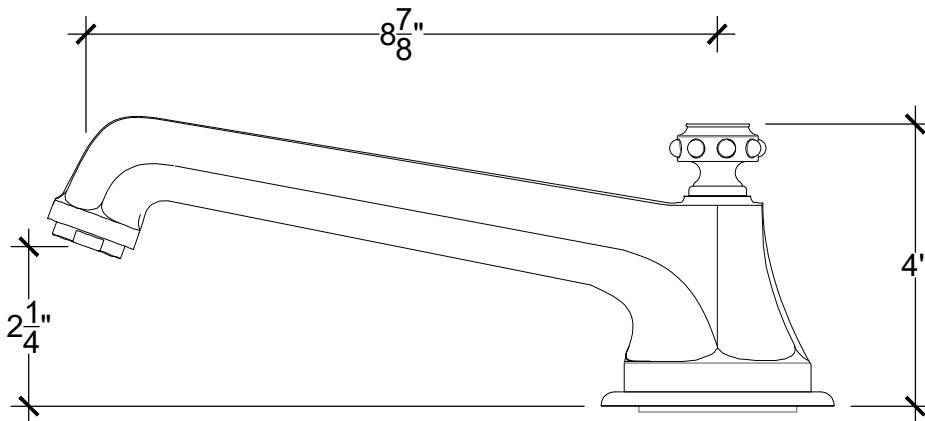

XL - PEARL 3/4"

CONSTANCE

Deck Mounted XL Pearl/Constance Tub Spout - 3/4" NPT

Montage sur plan - Bec verseur XL Pearl/Constance pour baignoire - 3/4" NPT

Style# 06206204

Copyright © Compas 2010 www.compasstone.com