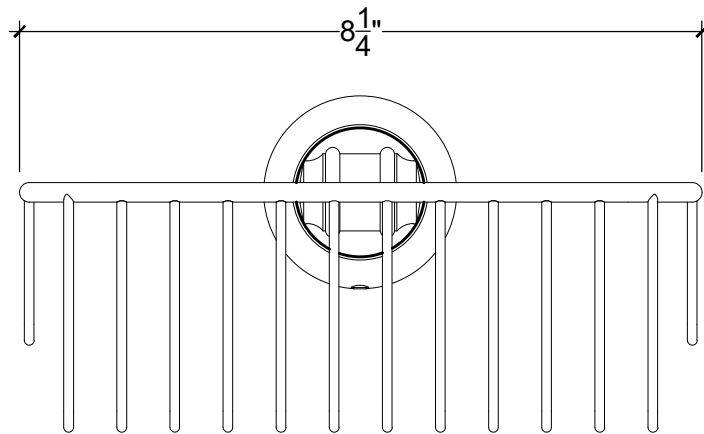

# SOAP TRAY

Wall Mounted Soap Tray  
Montage mural - Porte - savon  
Style # 07402523

Copyright © Compas 2010C www.compassstone.com