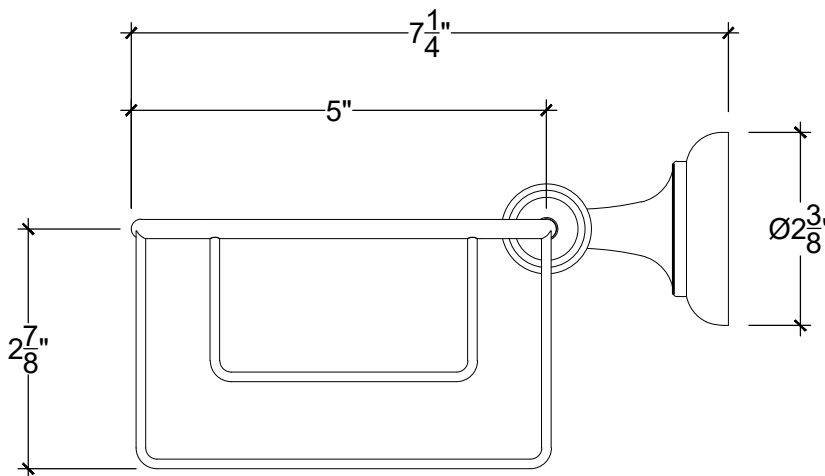

# SOAP TRAY

Wall Mounted Soap Tray  
Montage mural - Porte - savon  
Style # 07402523

Copyright © Compas 2010C www.compassstone.com