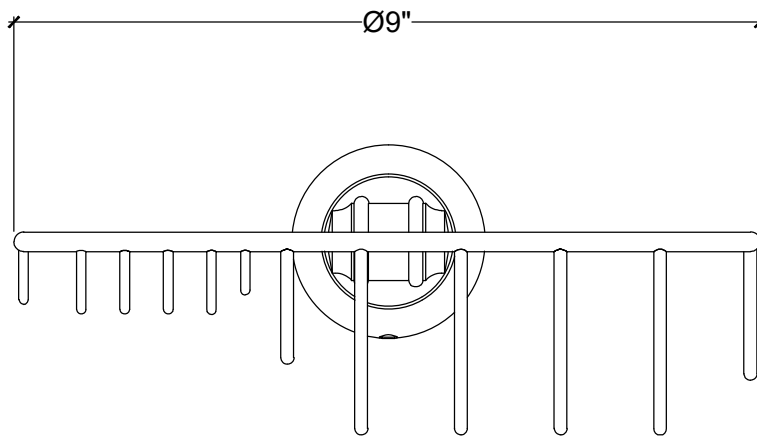

# DUAL SOAP TRAY

Wall mounted dual soap tray  
Montage mural - Porte Savon Elegance  
Style # 06002556

Copyright © Compass 2010C www.compassstone.com