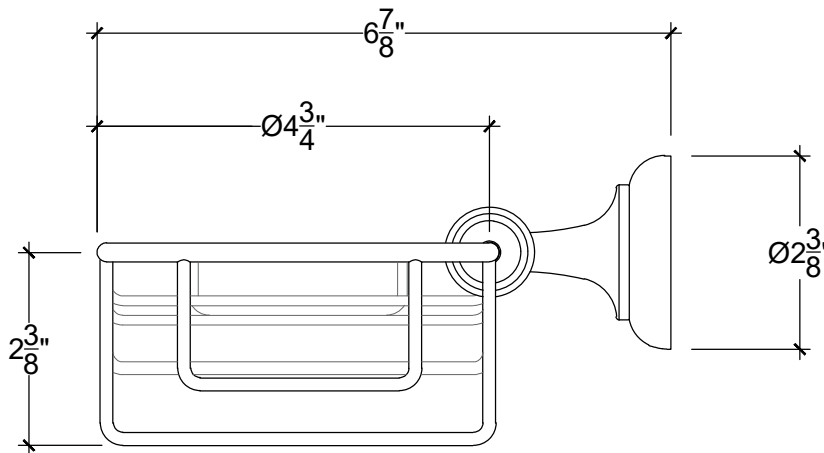

# DUAL SOAP TRAY

Wall mounted dual soap tray  
Montage mural - Porte Savon Elegance  
Style # 06002556

Copyright © Compass 2010C www.compassstone.com