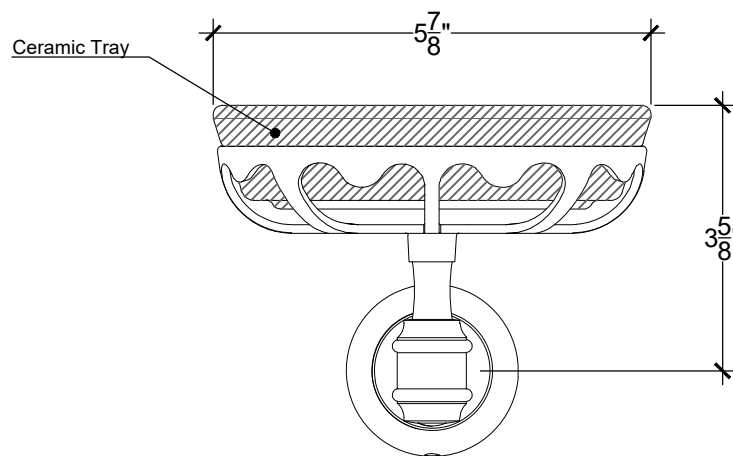

## SOAP HOLDER WITH CERAMIC TRAY

Wall mounted Elegance Soap Holder with Ceramic Tray  
Montage mural - Porte - savon en céramique  
Style # 06002545

Copyright © Compas 2010 [www.compassstone.com](http://www.compassstone.com)