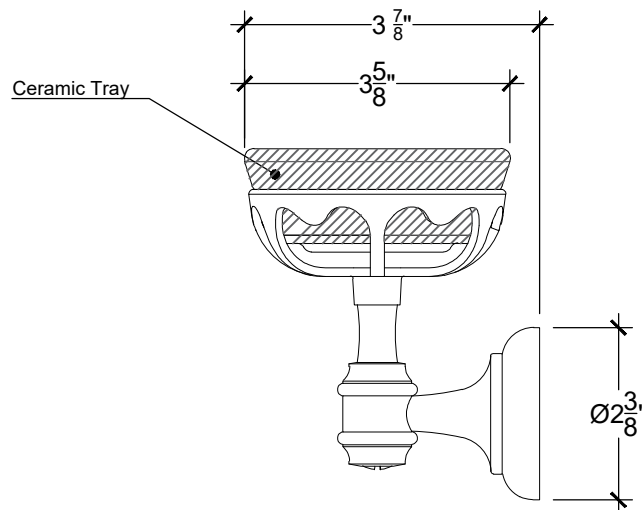

## SOAP HOLDER WITH CERAMIC TRAY

Wall mounted Elegance Soap Holder with Ceramic Tray  
Montage mural - Porte - savon en céramique  
Style # 06002545

Copyright © Compas 2010 [www.compassstone.com](http://www.compassstone.com)