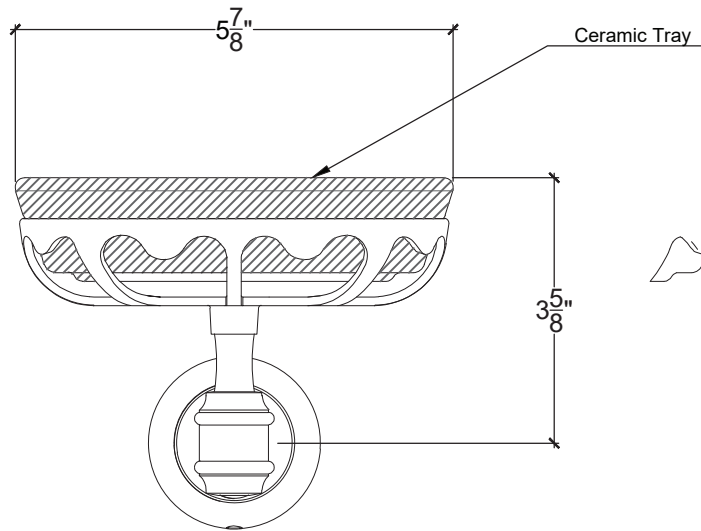

# ELEGANCE

Wall mounted Elegance Soap Holder with Ceramic Tray  
Montage mural - Porte savon avec plateau céramique Elegance  
Style # 06002545

Copyright © Compas 2010 www.compasstone.com