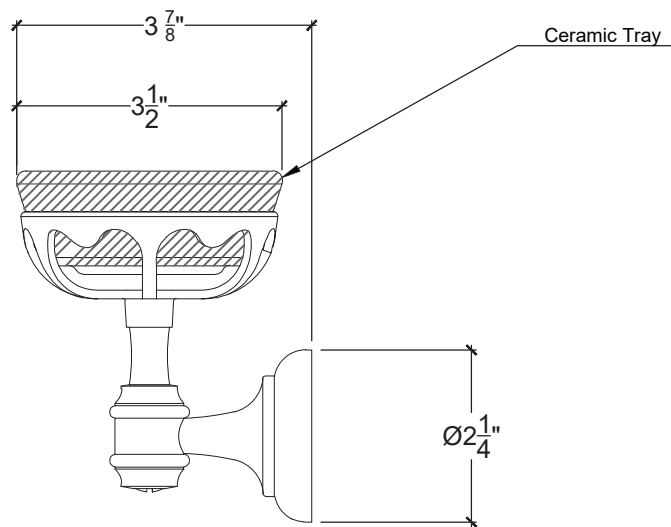

# ELEGANCE

Wall mounted Elegance Soap Holder with Ceramic Tray  
Montage mural - Porte savon avec plateau céramique Elegance  
Style # 06002545

Copyright © Compas 2010 www.compasstone.com