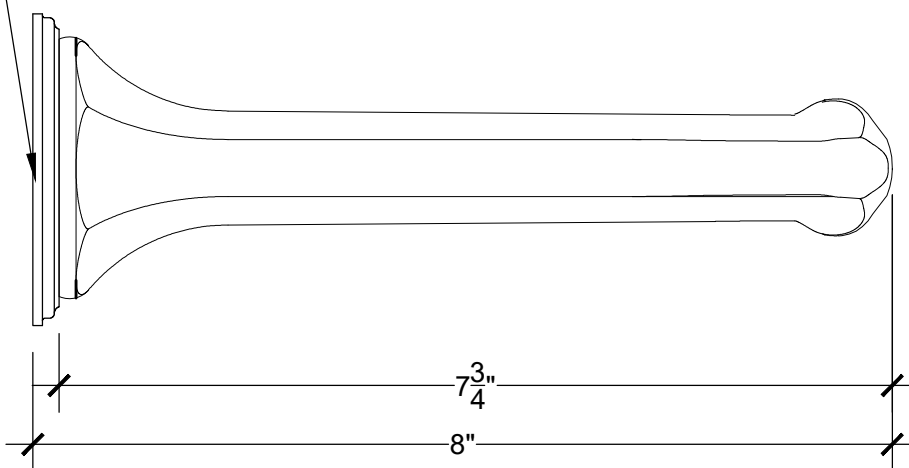

VILLA 3/4"

Wall mounted spout 3/4" NPT
Bec lavabo pout bain 3/4" NPT
Ref # 09506270

F 3/4" NPT

Copyright © Compas 2010 www.compassstone.com

 COMPAS™