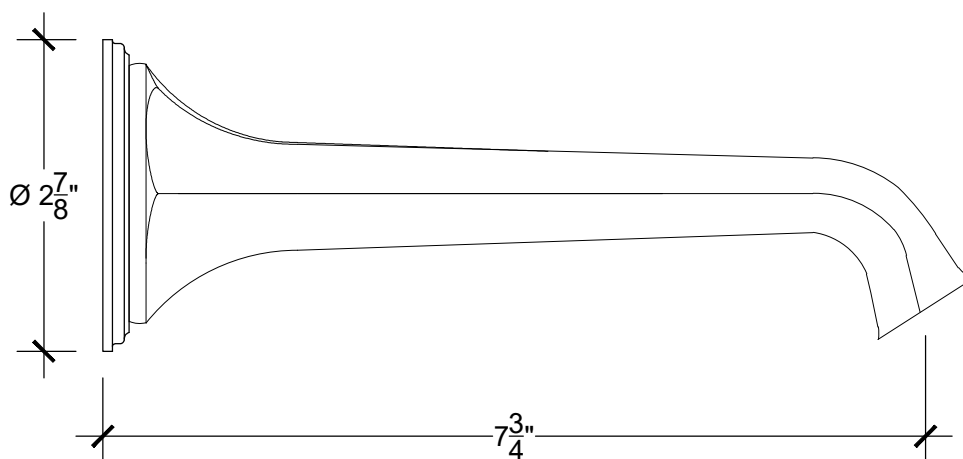

VILLA 3/4"

Wall mounted spout 3/4" NPT
Bec lavabo pout bain 3/4" NPT
Ref # 09506270

F 3/4" NPT

Copyright © Compas 2010 www.compassstone.com

 COMPAS™