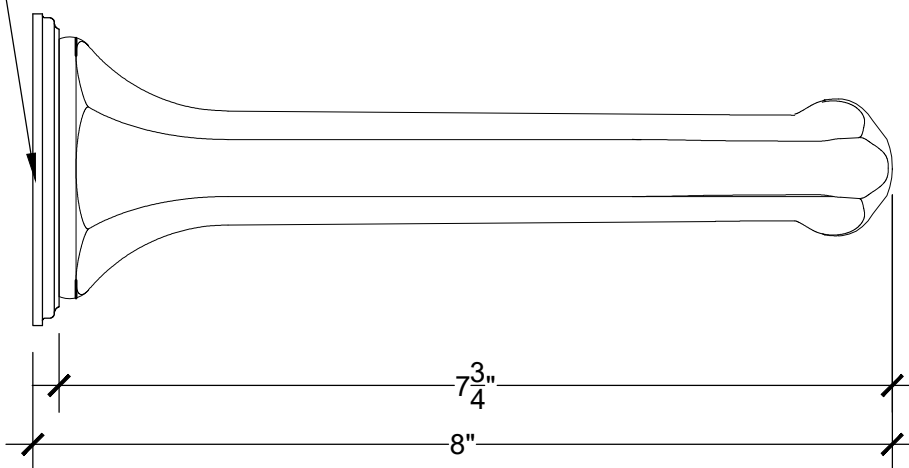

# VILLA 3/4"

Wall mounted tub spout - 3/4" NPT

Montage mural - Bec verseur Villa pour baignoire - 3/4" NPT

Ref # 09506270

F 3/4" NPT

Copyright © Compas 2010 www.compassstone.com