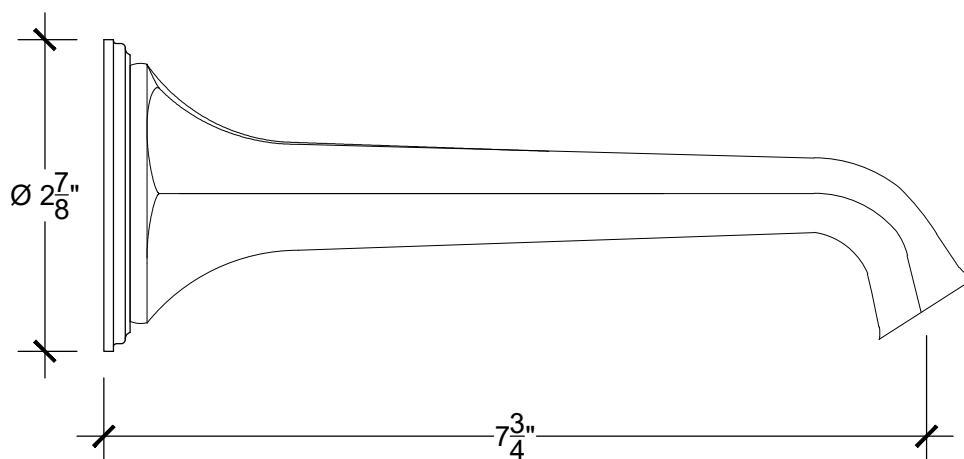

# VILLA 3/4"

Wall mounted tub spout - 3/4" NPT

Montage mural - Bec verseur Villa pour baignoire - 3/4" NPT

Ref # 09506270

F 3/4" NPT

Copyright © Compas 2010 www.compassstone.com