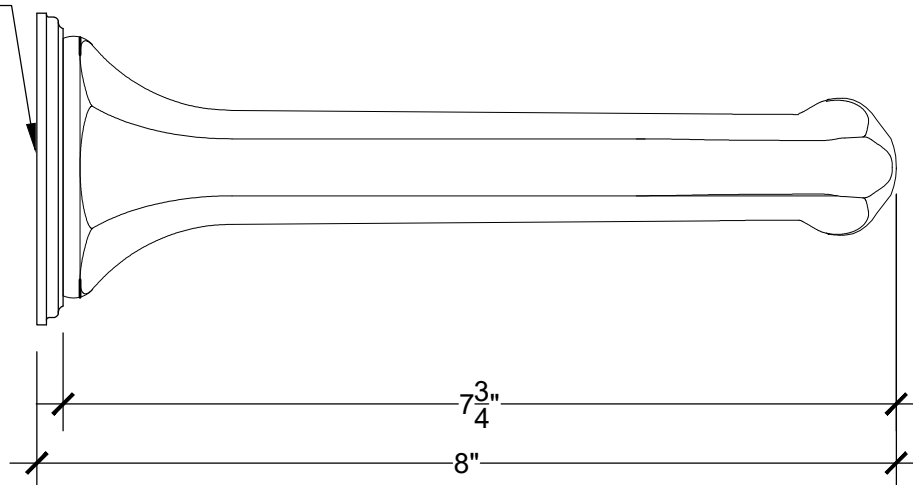

VILLA 1/2"

Wall mounted spout 1/2" NPT

Bec de lavabo mural 1/2" NPT

Ref# 09506102

F 1/2" NPT

Copyright © Compas 2010 www.compassone.com

 COMPAS™