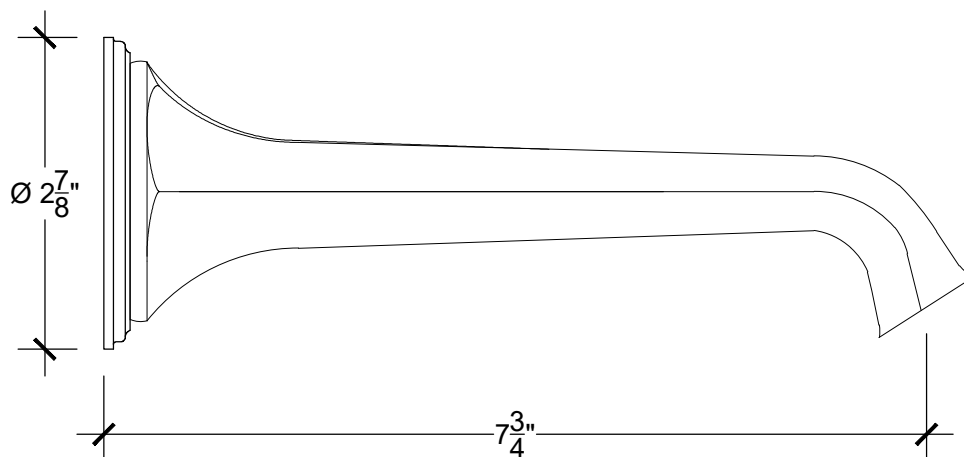

VILLA 1/2"

Wall mounted spout 1/2" NPT

Bec de lavabo mural 1/2" NPT

Ref# 09506102

F 1/2" NPT

Copyright © Compas 2010 www.compassone.com

 COMPAS™