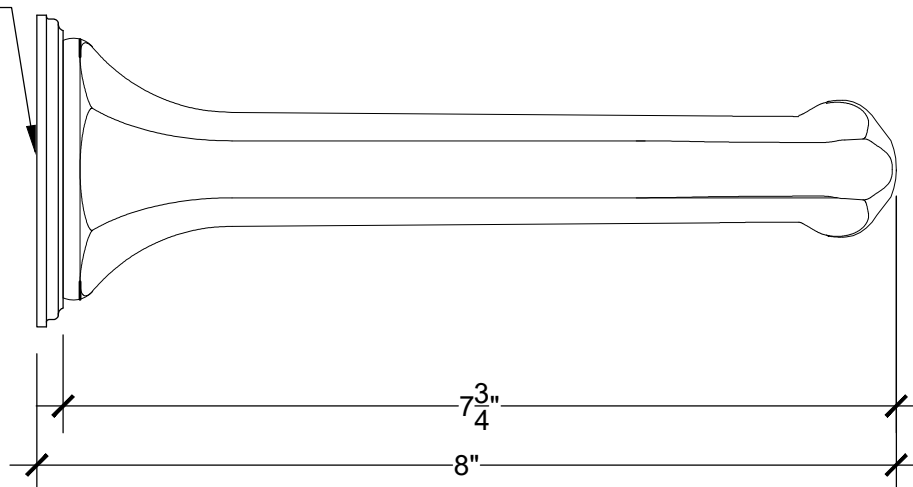

## VILLA 1/2"

Wall mounted spout - 1/2" NPT

Montage mural - Bec verseur Villa - 1/2" NPT

Ref# 09506102

F 1/2" NPT

Copyright © Compas 2010 www.compassone.com

 COMPAS™