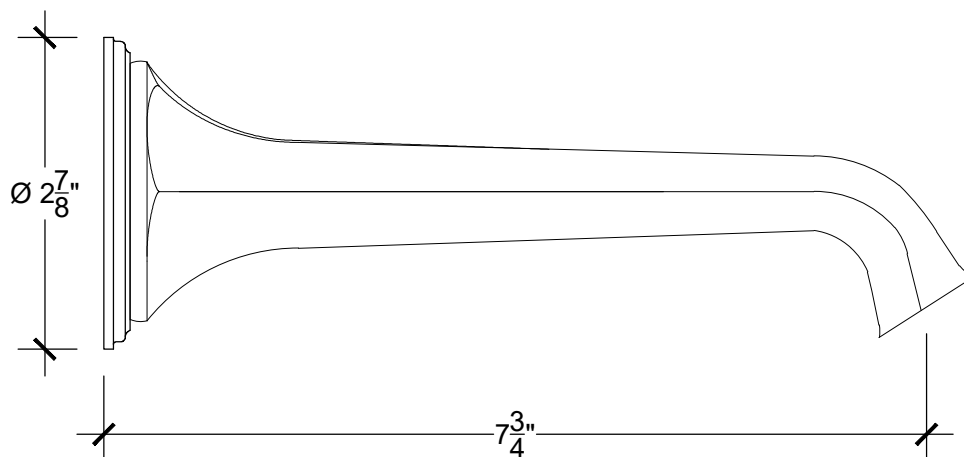

## VILLA 1/2"

Wall mounted spout - 1/2" NPT

Montage mural - Bec verseur Villa - 1/2" NPT

Ref# 09506102

F 1/2" NPT

Copyright © Compas 2010 www.compassone.com

 COMPAS™