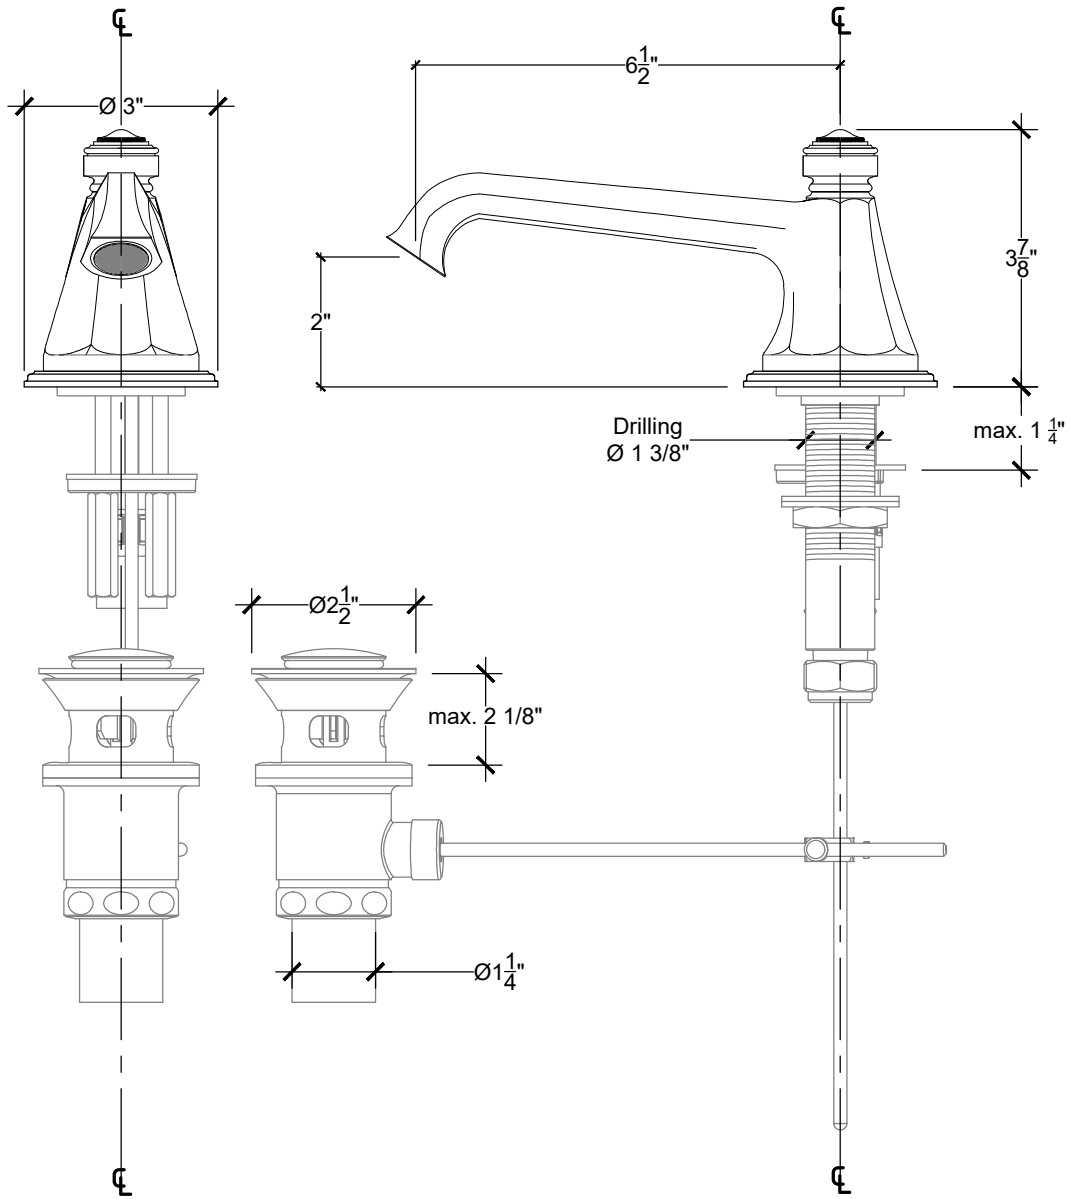

# VILLA 1/2"

Deck mount Villa - Regalia spout - 1/2" NPT  
Bec lavabo sur gorge ave vidage - Villa Regalia - 1/2" NPT  
Ref # 09506109

Copyright © Compas 2010 www.compassstone.com

 COMPAS™