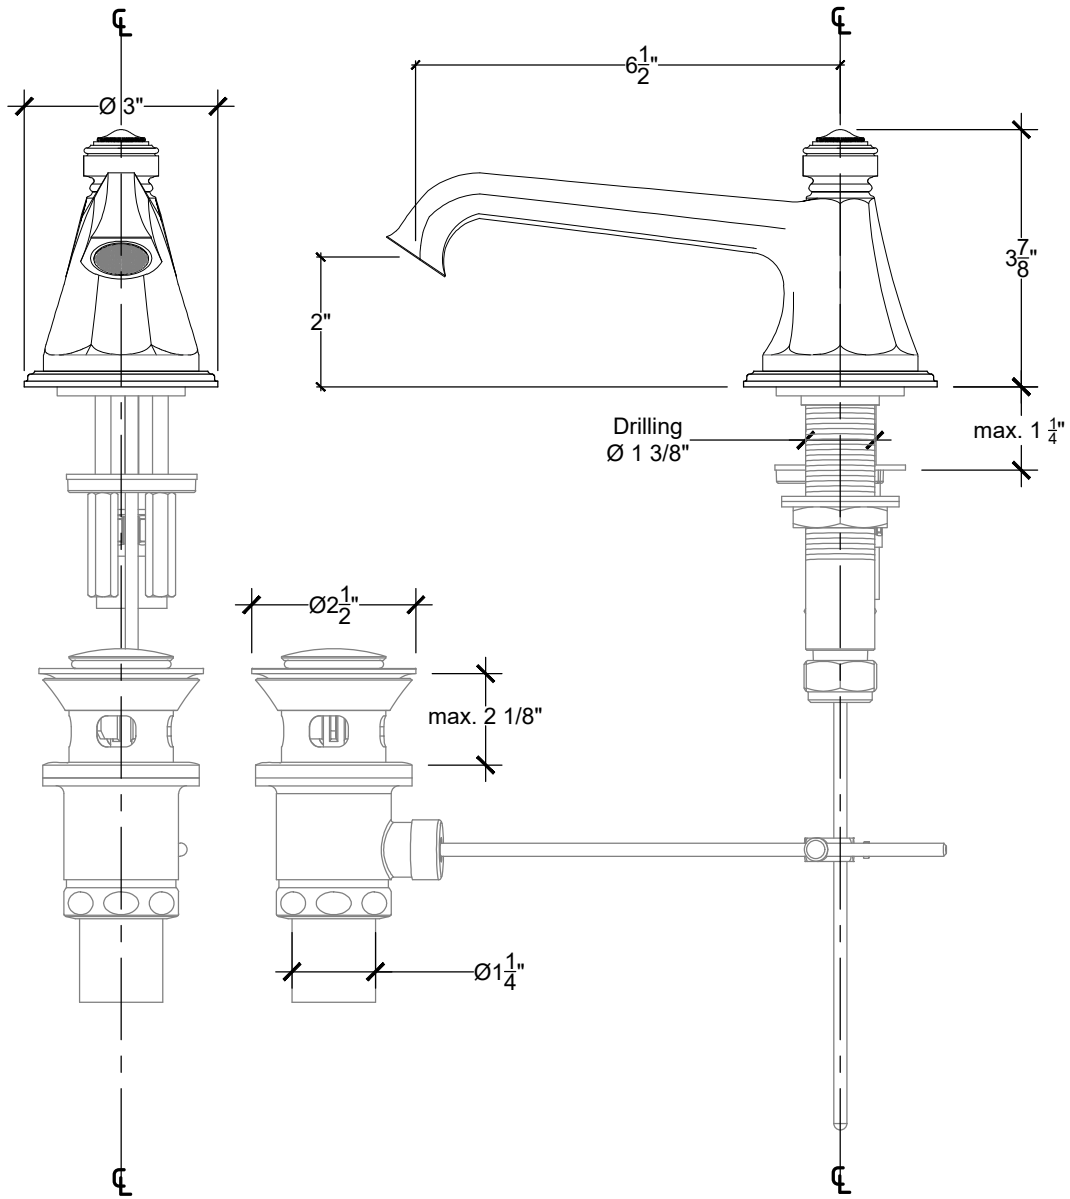

VILLA 1/2"

Deck mounted Villa - Regalia spout with pop-up and drain included - 1/2" NPT
Montage sur plan - Bec verseur Régalia/Villa, tirette d'évacuation et Drain inclus - 1/2" NPT
Ref # 09506109

Copyright © Compas 2010 www.compassstone.com