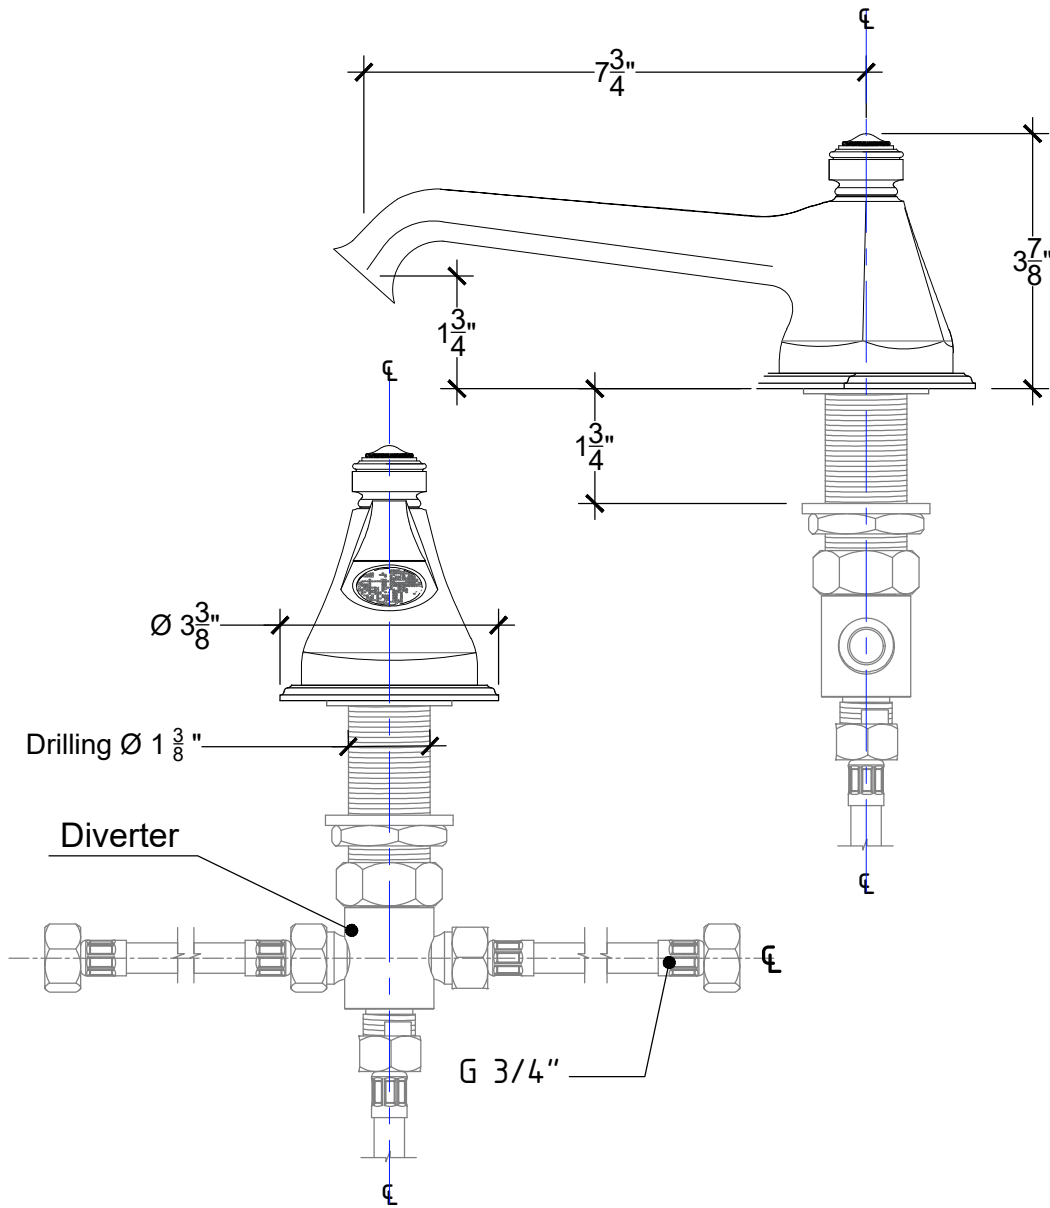

# VILLA 3/4"

INTEGRATED DIVERTER

Deck mounted spout with integrated diverter - 3/4" NPT  
Bec sure gorge pour bain - 3/4" NPT  
Ref # 09506167

Copyright © Compas 2010 www.compassstone.com