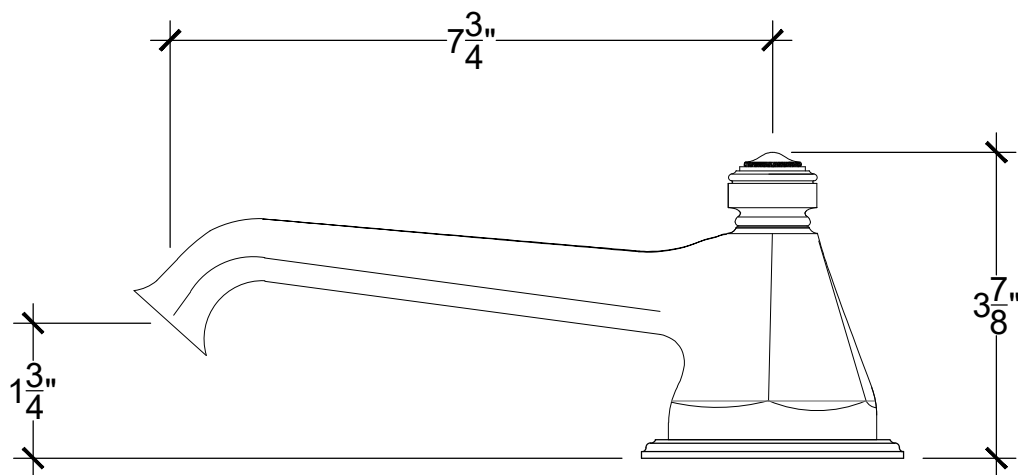

VILLA 3/4"

Deck mounted spout - 3/4" NPT

Bec sure gorge pour bain - Villa Regalia - 3/4" NPT

Ref # 09506204

Copyright © Compas 2010 www.compasstone.com

 COMPAS™