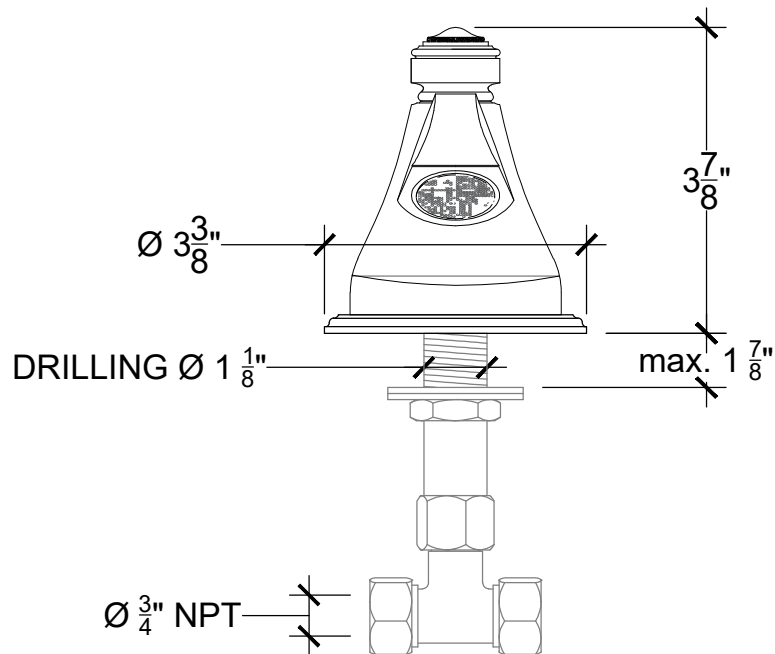

VILLA 3/4"

Deck mounted spout - 3/4" NPT

Bec sure gorge pour bain - Villa Regalia - 3/4" NPT

Ref # 09506204

Copyright © Compas 2010 www.compasstone.com

 COMPAS™