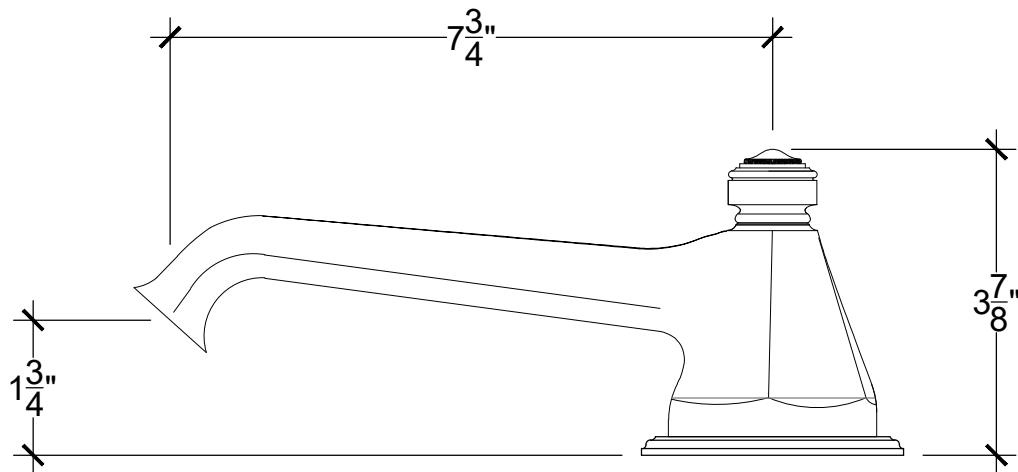

VILLA 3/4"

Deck mounted tub spout - 3/4" NPT

Montage sur plan - Bec verseur villa/regalia gorge pour baignoire - 3/4" NPT

Ref # 09506204

Copyright © Compas 2010 www.compassstone.com

 COMPAS™