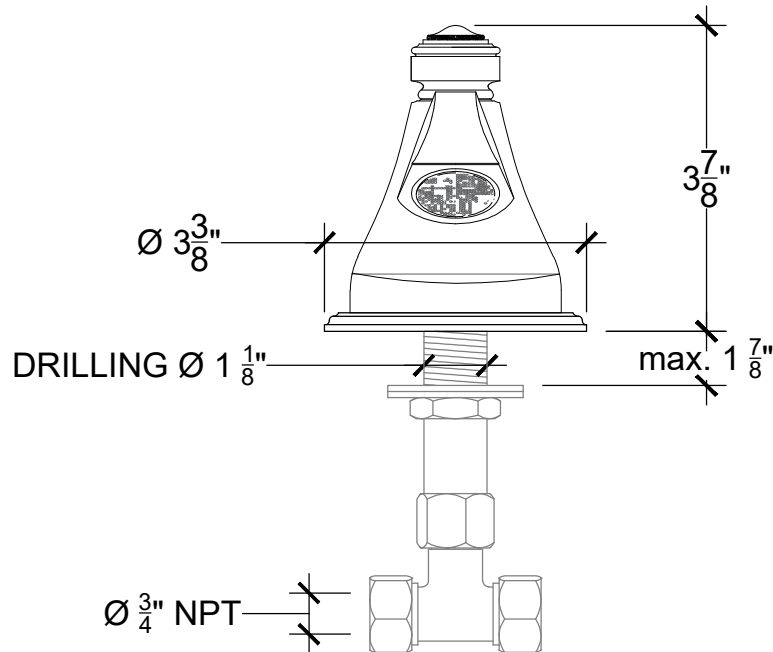

VILLA 3/4"

Deck mounted tub spout - 3/4" NPT

Montage sur plan - Bec verseur villa/regalia gorge pour baignoire - 3/4" NPT

Ref # 09506204

Copyright © Compas 2010 www.compassstone.com

 COMPAS™