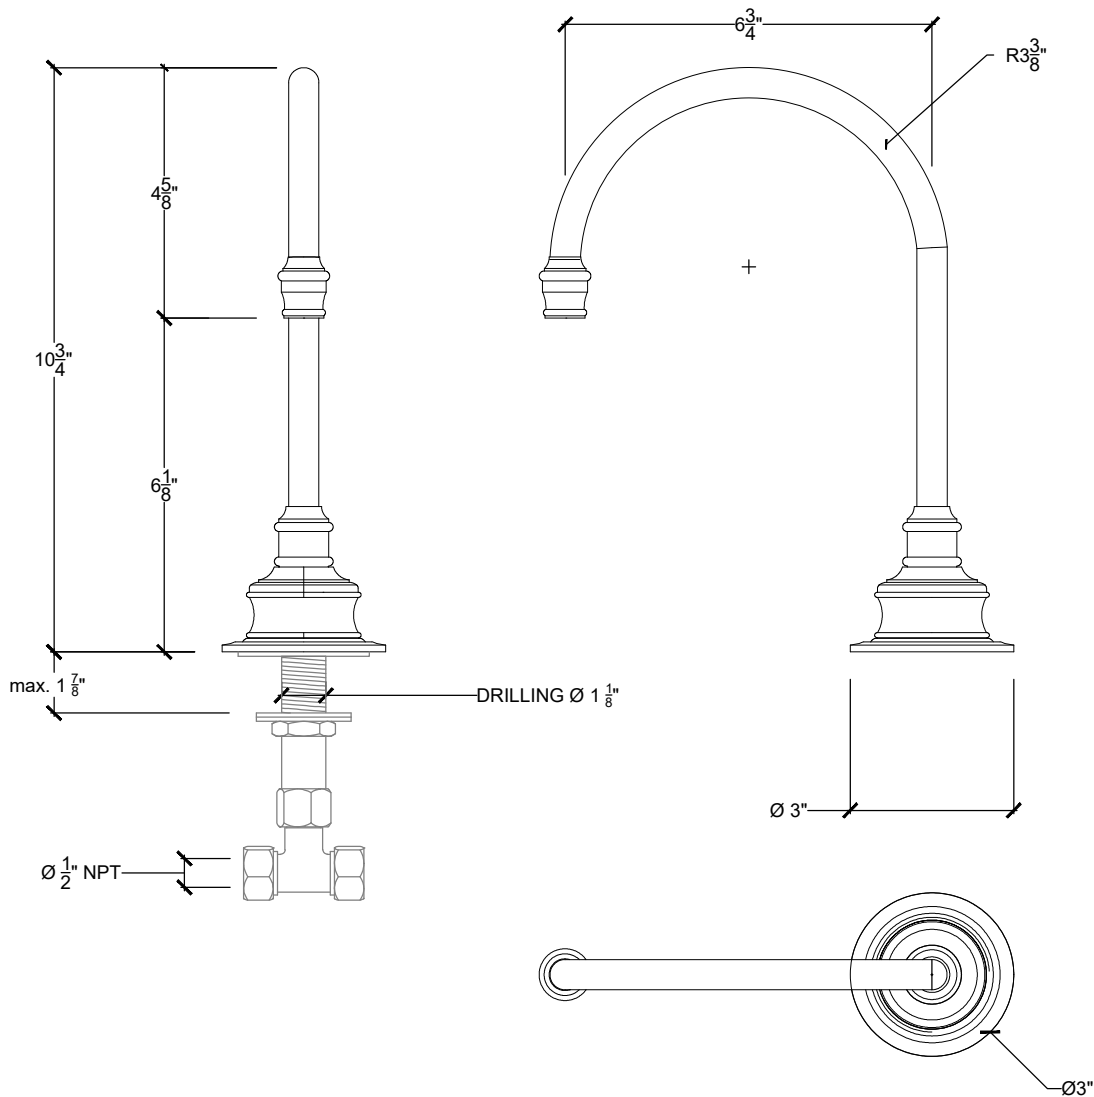

VENDOME

Deck Mount Vendome Spout - Swivel Arm for Vanity - $\frac{1}{2}$ " NPT
Style # 9806137

Copyright © Compass 2010 www.compassstone.com

* Available with a Separate Pop Up Rod