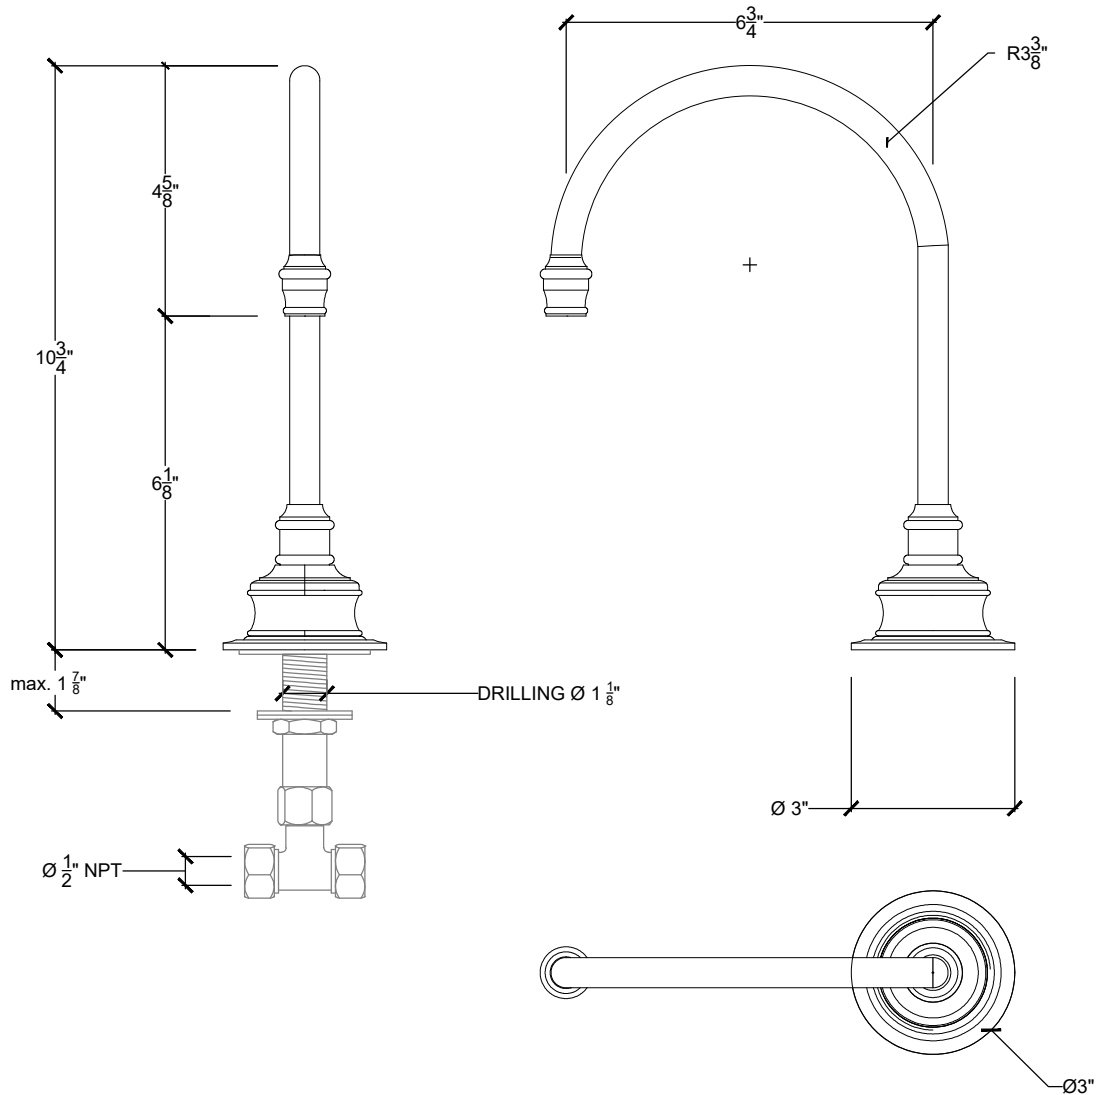

VENDOME

Deck Mounted Kitchen/Bar spout Vendome - Swivel Arm for Vanity - 1/2 NPT

Montage sur plan - Bec verseur Cuisine/Bar Vendome, bras rotatif pour meuble de lavabo - 1/2" NPT

Style # 09806137-KB

Copyright © Compas 2010 www.compassstone.com

* Available with a Separate Pop Up Rod

 **COMPAS™**