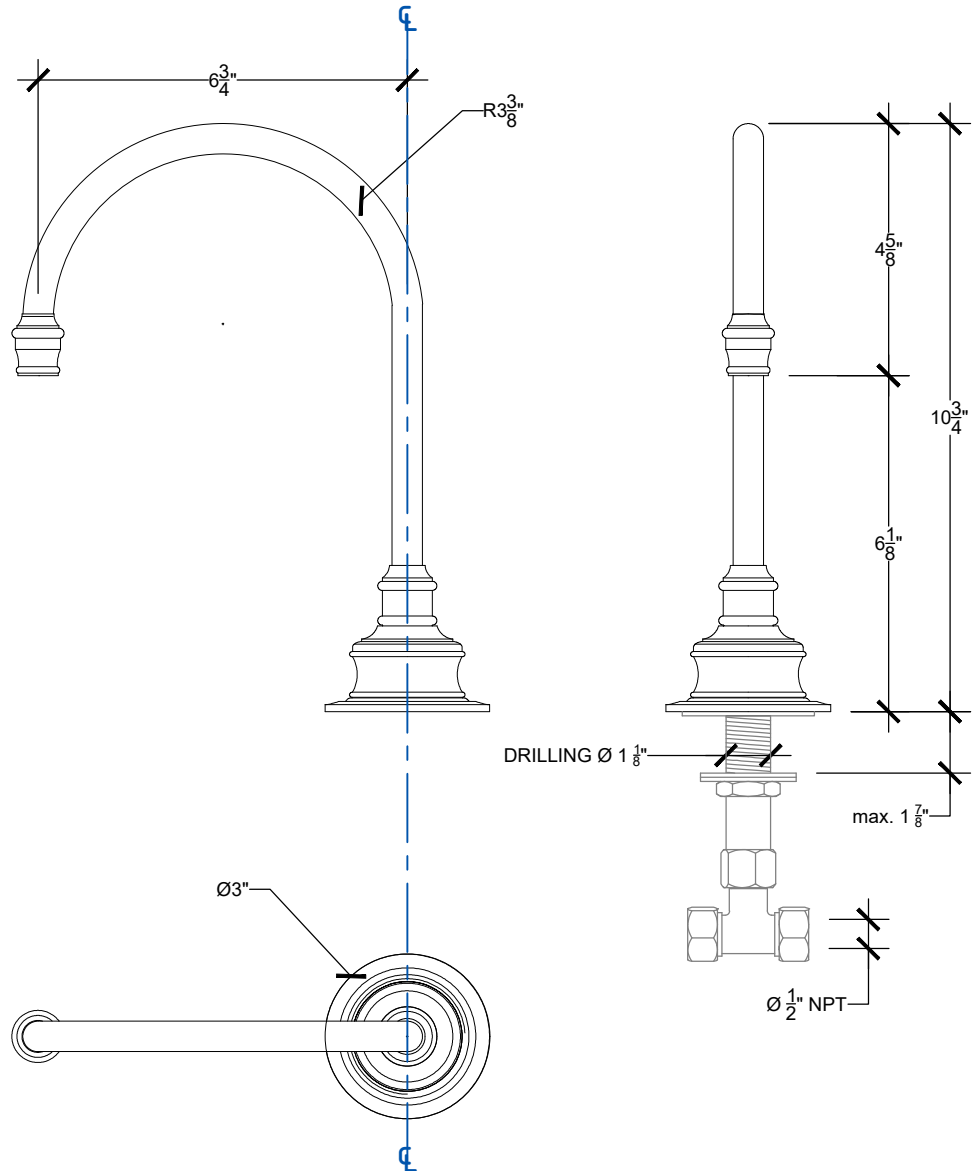

VENDOME 1/2"

Deck Mount Vendome Spout - Swivel Arm 1/2" NPT
Ref # 09806137

Copyright © Compas 2010 www.compassstone.com

 COMPAS™

Revised 03-21-2022