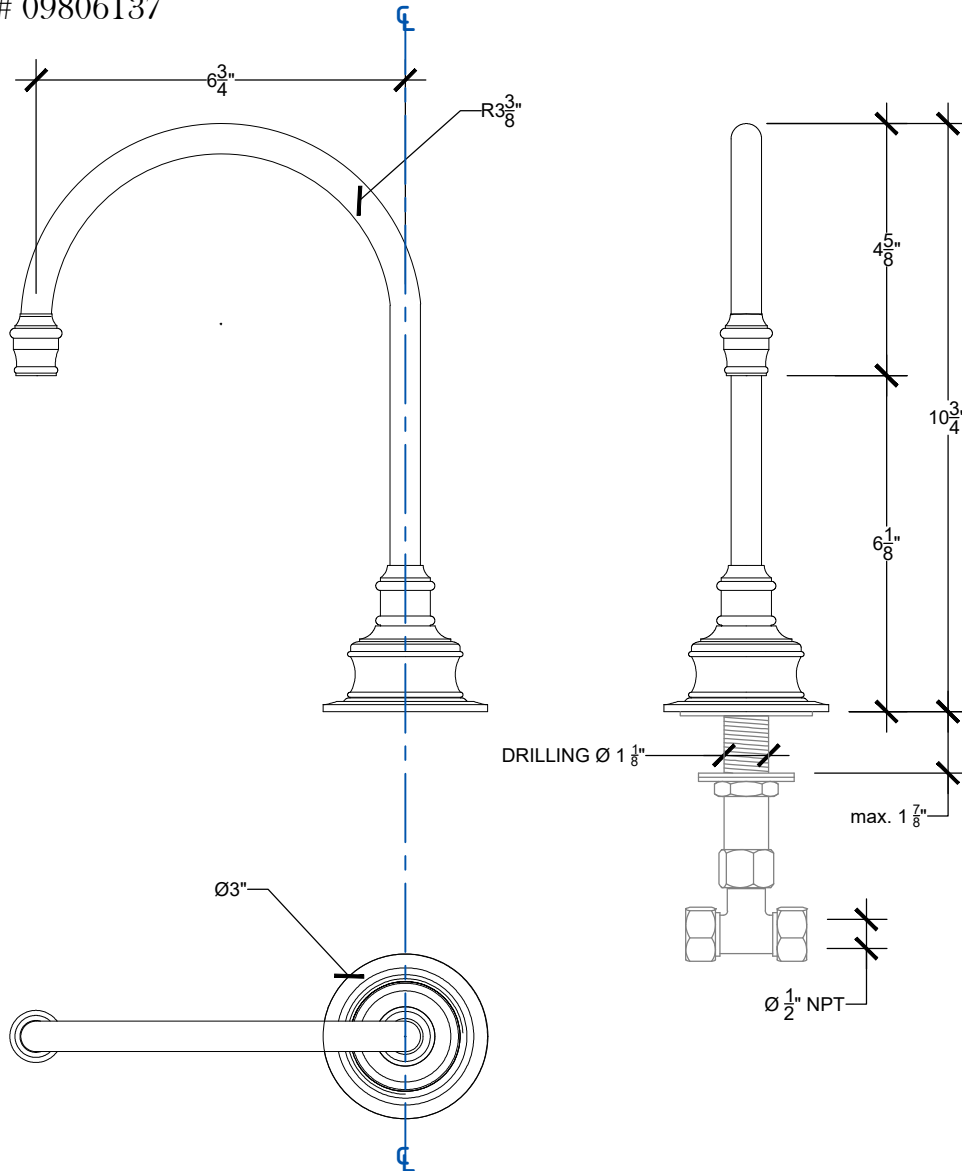

VENDOME 1/2"

Deck Mounted Vendome Spout - Swivel Arm - 1/2" NPT
Montage sur plan - Bec verseur à bras rotatif - 1/2" NPT
Ref # 09806137

Copyright © Compas 2010 www.compassstone.com

 COMPAS™