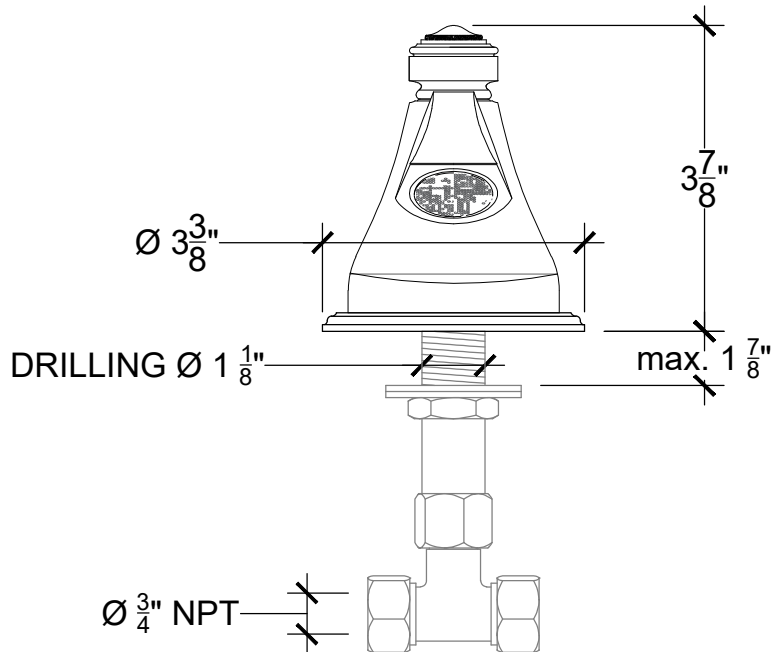

VILLA 3/4"

Deck mounted tub spout - 3/4" NPT

Montage sur plan - Bec verseur villa gorge pour baignoire - 3/4" NPT

Ref # 09506204

Copyright © Compas 2010 www.compasstone.com

 COMPAS™