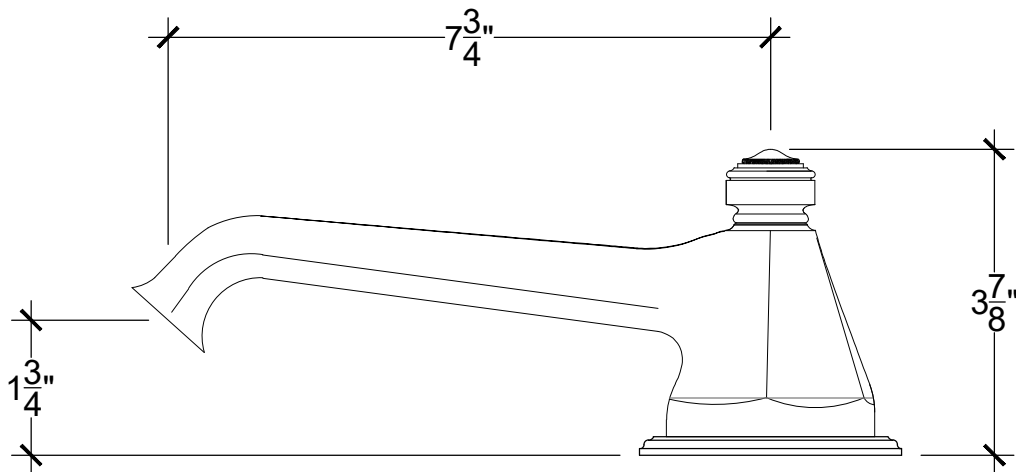

VILLA 3/4"

Deck mounted tub spout - 3/4" NPT

Montage sur plan - Bec verseur villa gorge pour baignoire - 3/4" NPT

Ref # 09506204

Copyright © Compas 2010 www.compasstone.com

 COMPAS™