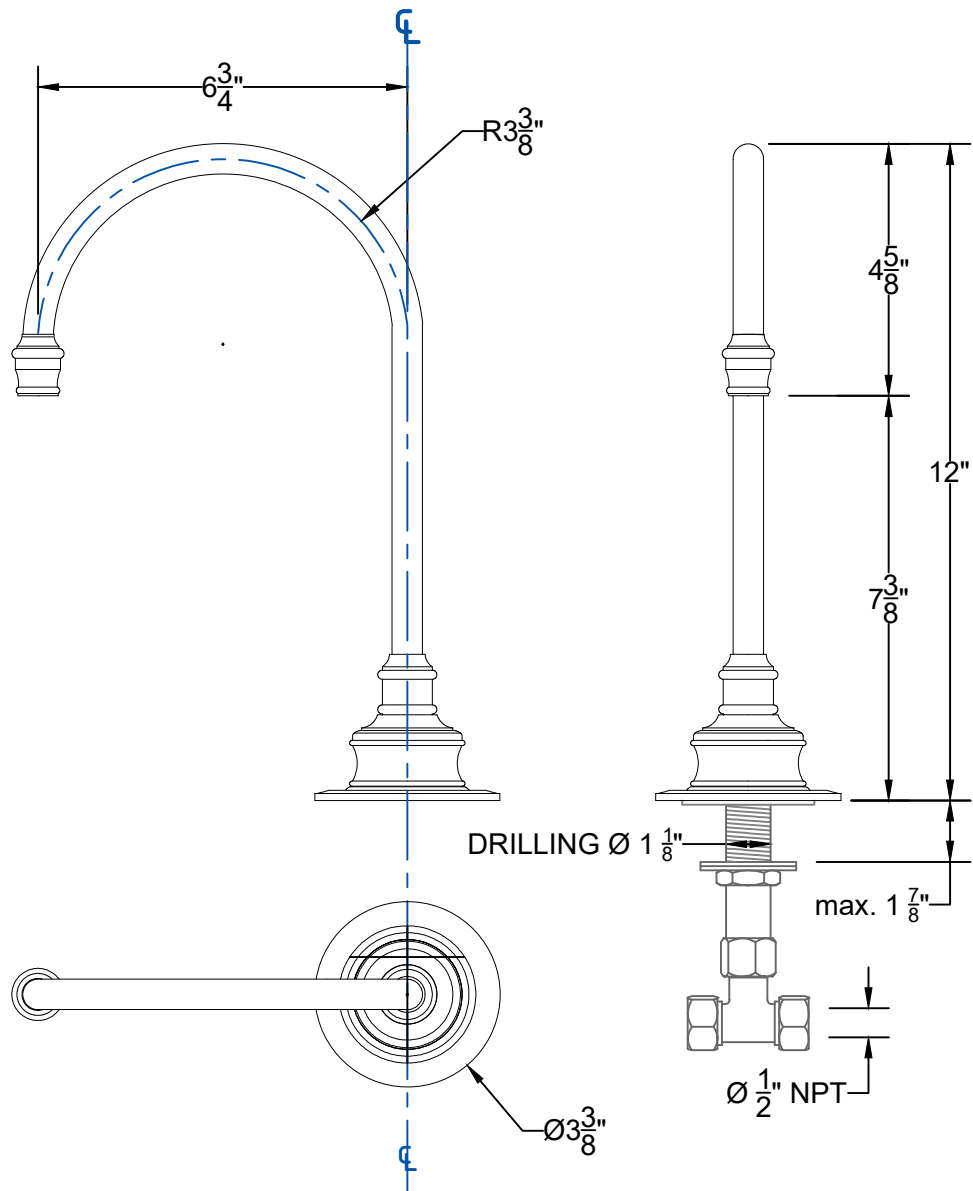

VENDOME 1/2"

Deck Mount Vendome Spout - Swivel Arm 1/2" NPT
Bec berseur Vendome sur plan _ bras tournant
Ref # 09806137

Copyright © Compas 2010 www.compassstone.com

 COMPAS™