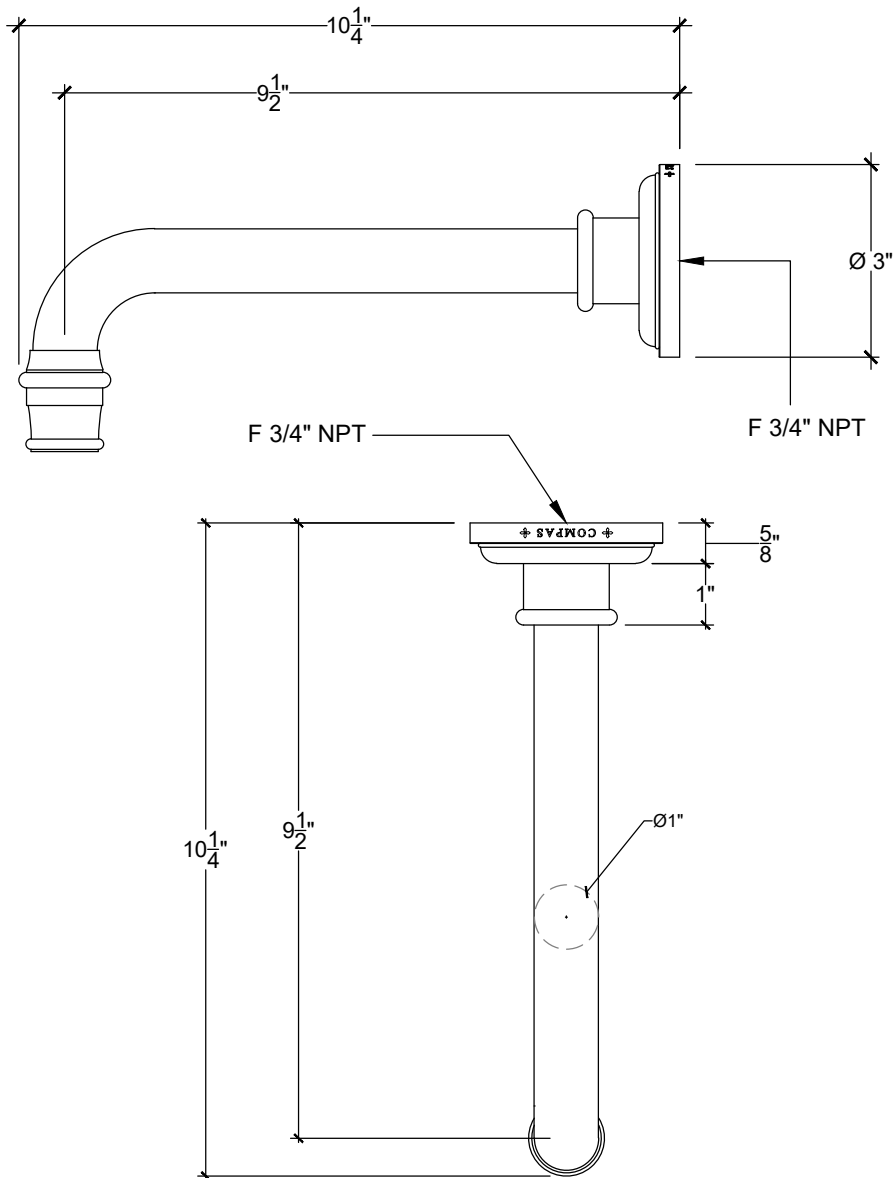

URBA

Wall Mounted tub Spout - 3/4" NPT
Montage mural - Bec verseur pour baignoire - 3/4" NPT
Style # 2106270-ELEG-DR

Copyright © Compas 2010 www.compassstone.com