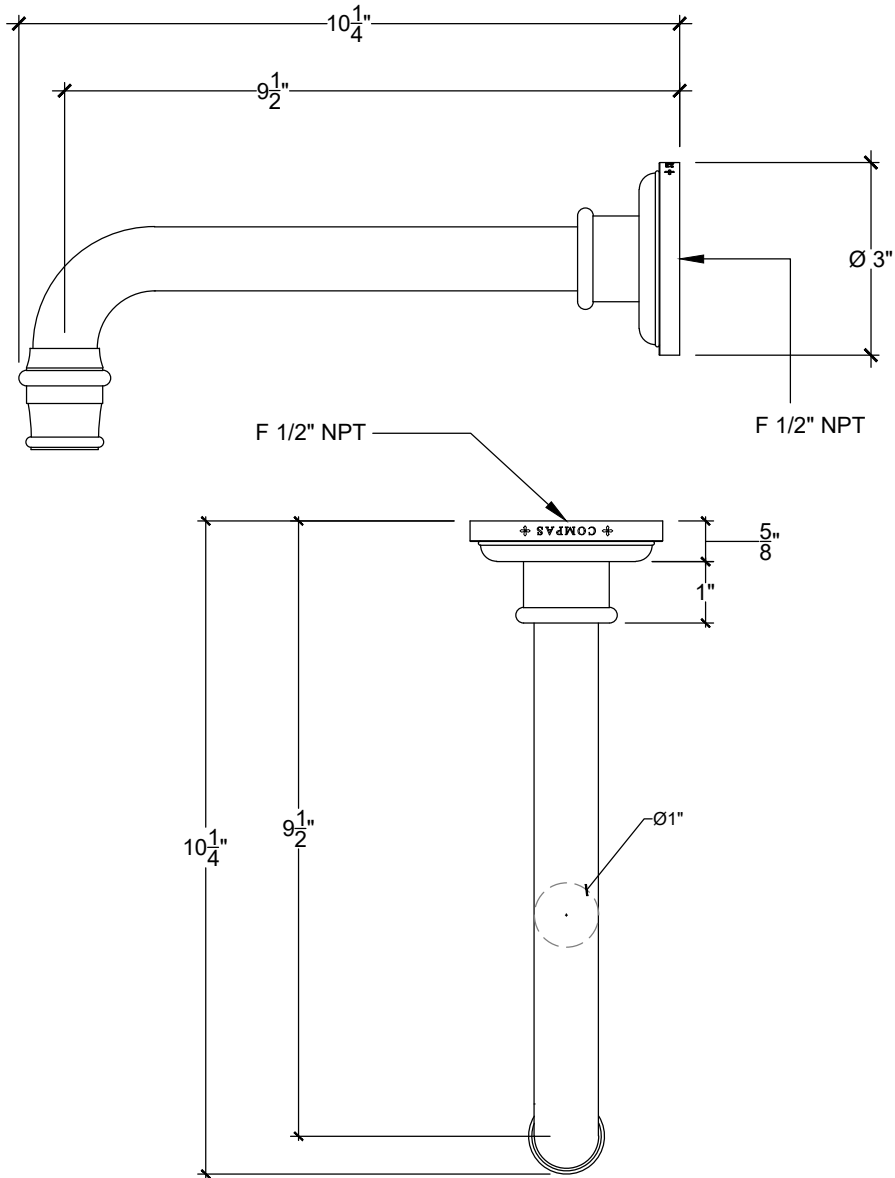

URBA

Wall Mounted Spout - 1/2" NPT
Montage mural - Bec verseur Urba - 1/2" NPT
Style # 02106102-ELEG DR

Copyright © Compas 2010 www.compassstone.com