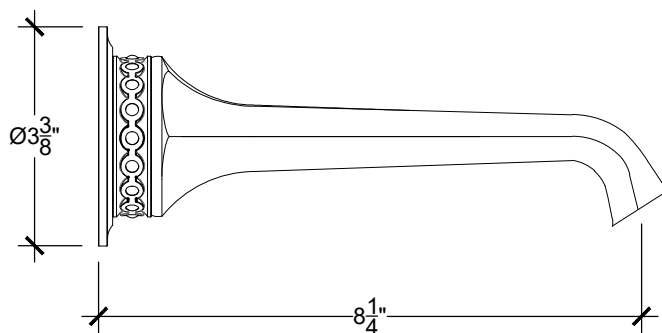

TUDOR

Wall mounted spout 3/4" NPT
Bec lavabo pout bain 3/4" NPT
Ref # 08906270

Copyright © Compas 2010 www.compassstone.com