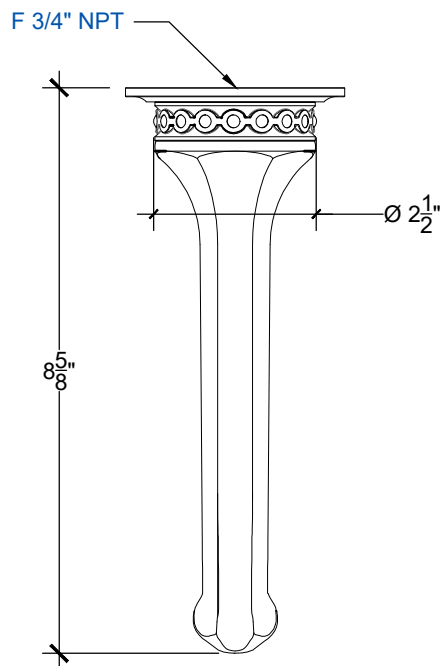

TUDOR

Wall mounted spout 3/4" NPT
Bec lavabo pout bain 3/4" NPT
Ref # 08906270

Copyright © Compas 2010 www.compassstone.com