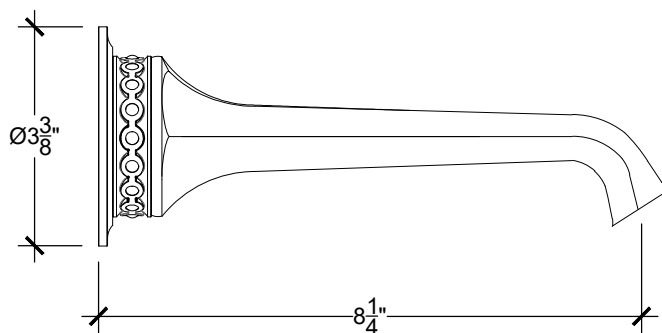

TUDOR

Wall mounted tub spout - 3/4" NPT

Montage mural - Bec verseur Tudor pour baignoire - 3/4" NPT

Ref # 08906270

Copyright © Compas 2010 www.compassstone.com

 COMPAS™