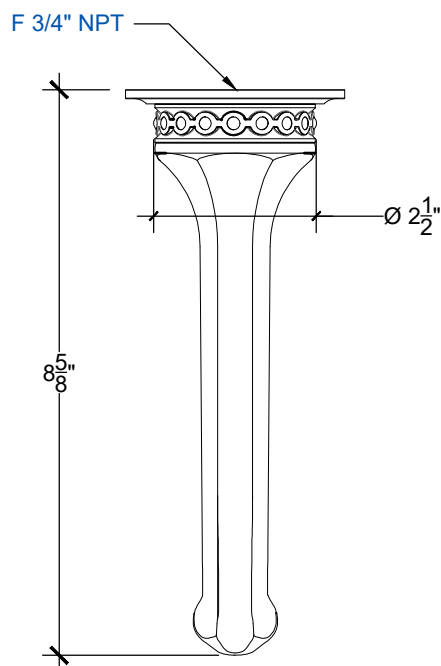

TUDOR

Wall mounted tub spout - 3/4" NPT

Montage mural - Bec verseur Tudor pour baignoire - 3/4" NPT

Ref # 08906270

Copyright © Compas 2010 www.compassstone.com

 COMPAS™