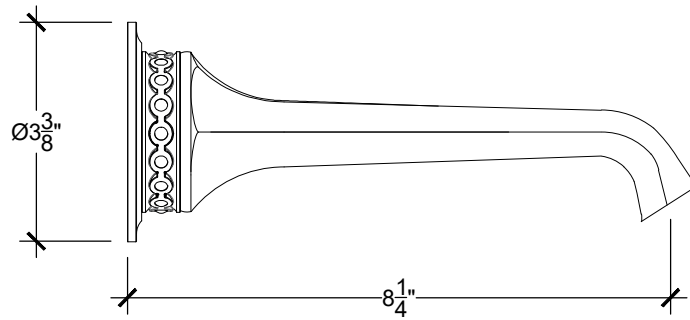

# TUDOR 1/2"

Wall mounted spout 1/2" NPT  
Bec de lavabo mural 1/2" NPT  
Ref# 08906102

Copyright © Compas 2010 www.compassstone.com