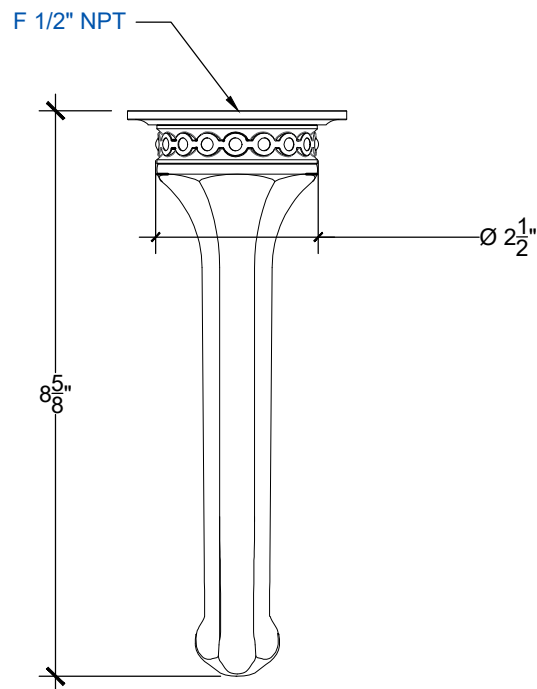

# TUDOR 1/2"

Wall mounted spout 1/2" NPT  
Bec de lavabo mural 1/2" NPT  
Ref# 08906102

Copyright © Compas 2010 www.compassstone.com