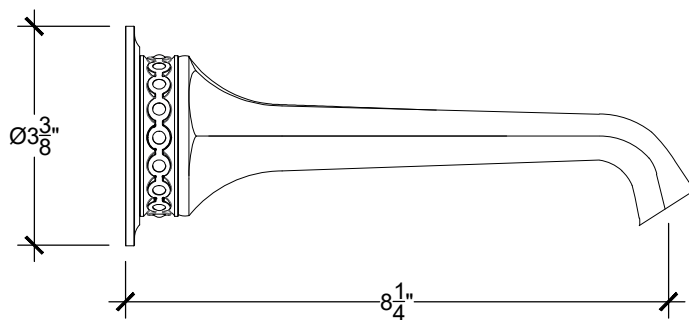

TUDOR 1/2"

Wall mounted spout - 1/2" NPT

Montage mural - Bec verseur Tudor - 1/2" NPT

Ref# 08906102

F 1/2" NPT

Copyright © Compas 2010 www.compassstone.com

 COMPAS™