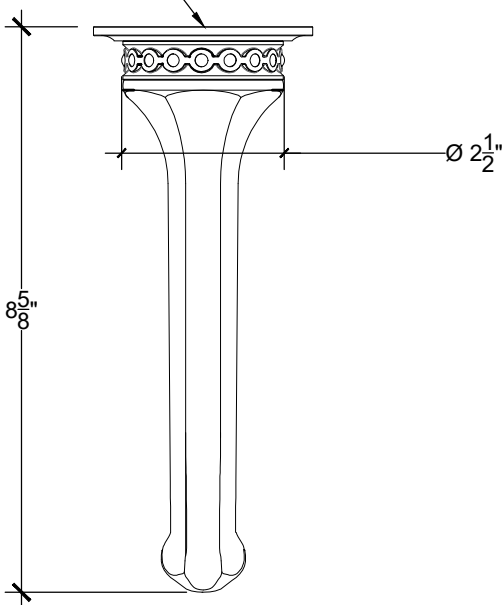

TUDOR 1/2"

Wall mounted spout - 1/2" NPT

Montage mural - Bec verseur Tudor - 1/2" NPT

Ref# 08906102

F 1/2" NPT

Copyright © Compas 2010 www.compassstone.com

 COMPAS™