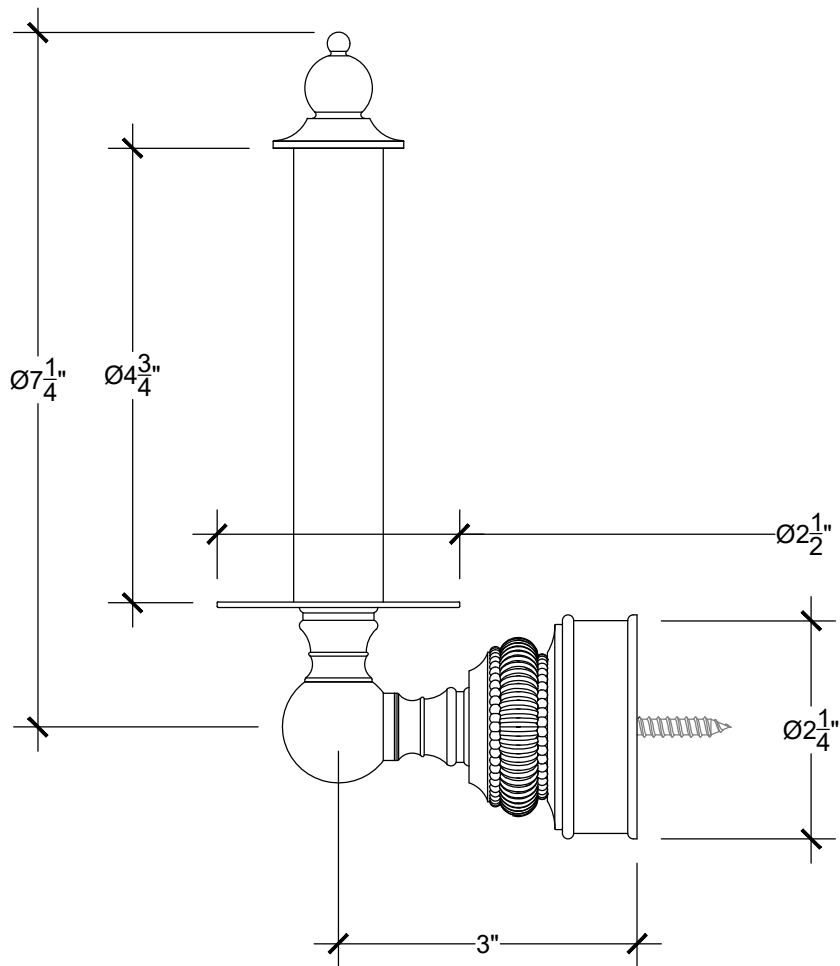

# TUDOR

Vertical T.P. Holder  
Porte papier simple  
Ref # 08902570

Copyright © Compas 2010 www.compasstone.com