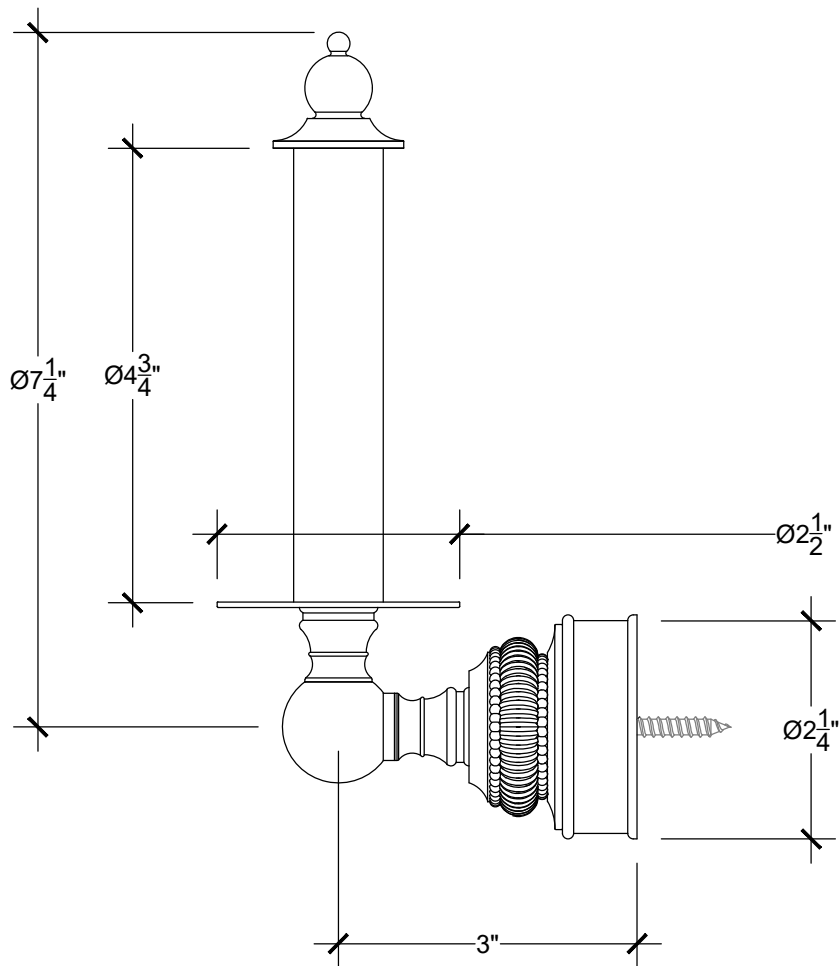

TUDOR

Vertical toilet paper Holder
Porte papier toilette vertical Tudor
Ref # 08902570

Copyright © Compas 2010 www.compasstone.com