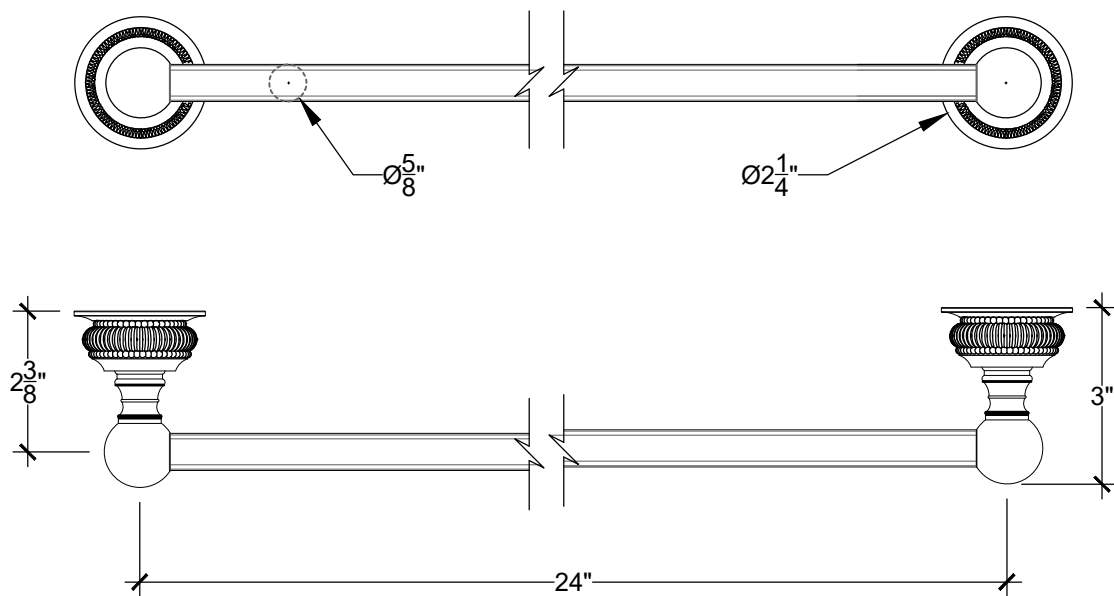

# TUDOR

Wall Mounted 24" Towel bar  
Porte Serviette Simple 60cm  
Ref # 08902502

Copyright © Compas 2010 [www.compasstone.com](http://www.compasstone.com)

 COMPAS™