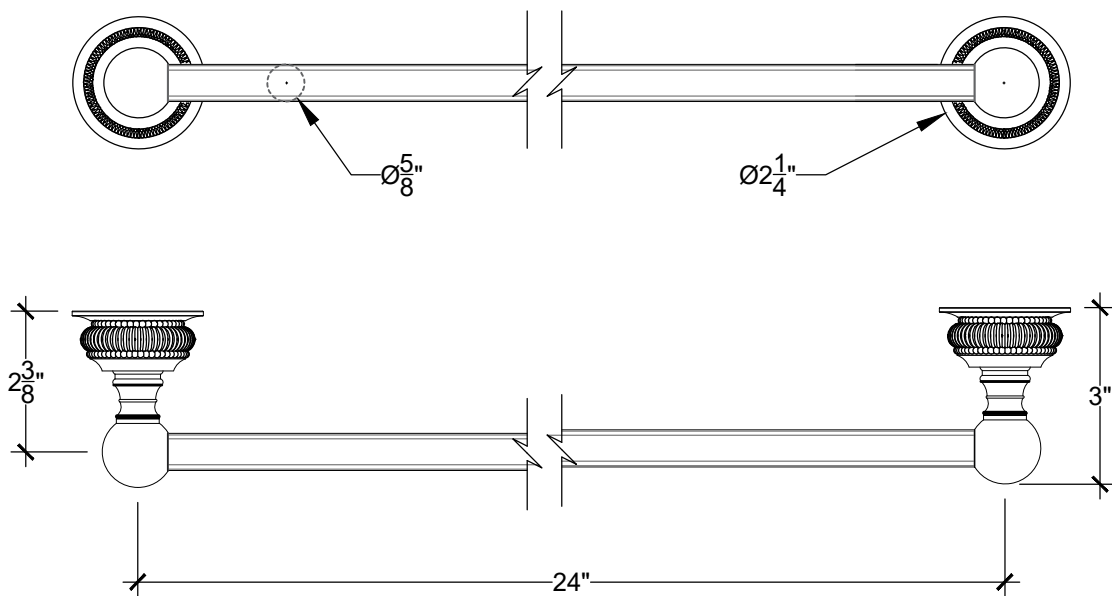

TUDOR

Wall Mounted Tudor Towel bar - 24"
Montage mural - Porte Serviette Tudor - 24"
Ref # 08902502

Copyright © Compas 2010 www.compasstone.com

 COMPAS™