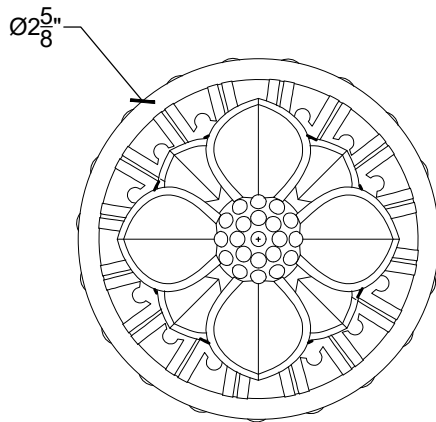

TUDOR

Shower Door Knob - 1 Set Back-to-Back
Ref # 08902571

Copyright © Compas 2010 www.compassstone.com