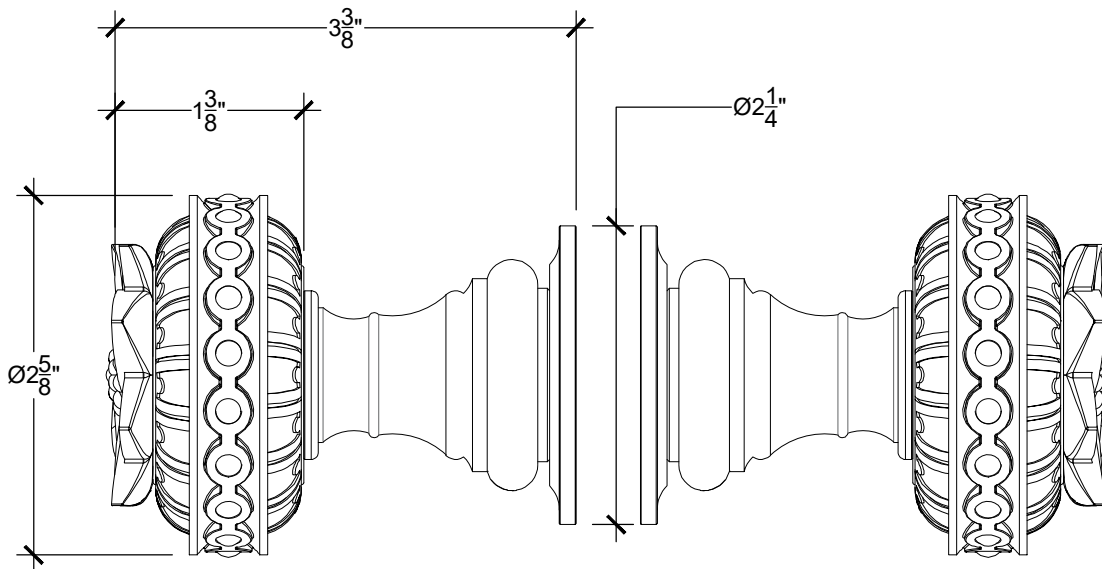

TUDOR

Shower Door Knob - 1 Set Back-to-Back
Ref # 08902571

Copyright © Compas 2010 www.compassstone.com