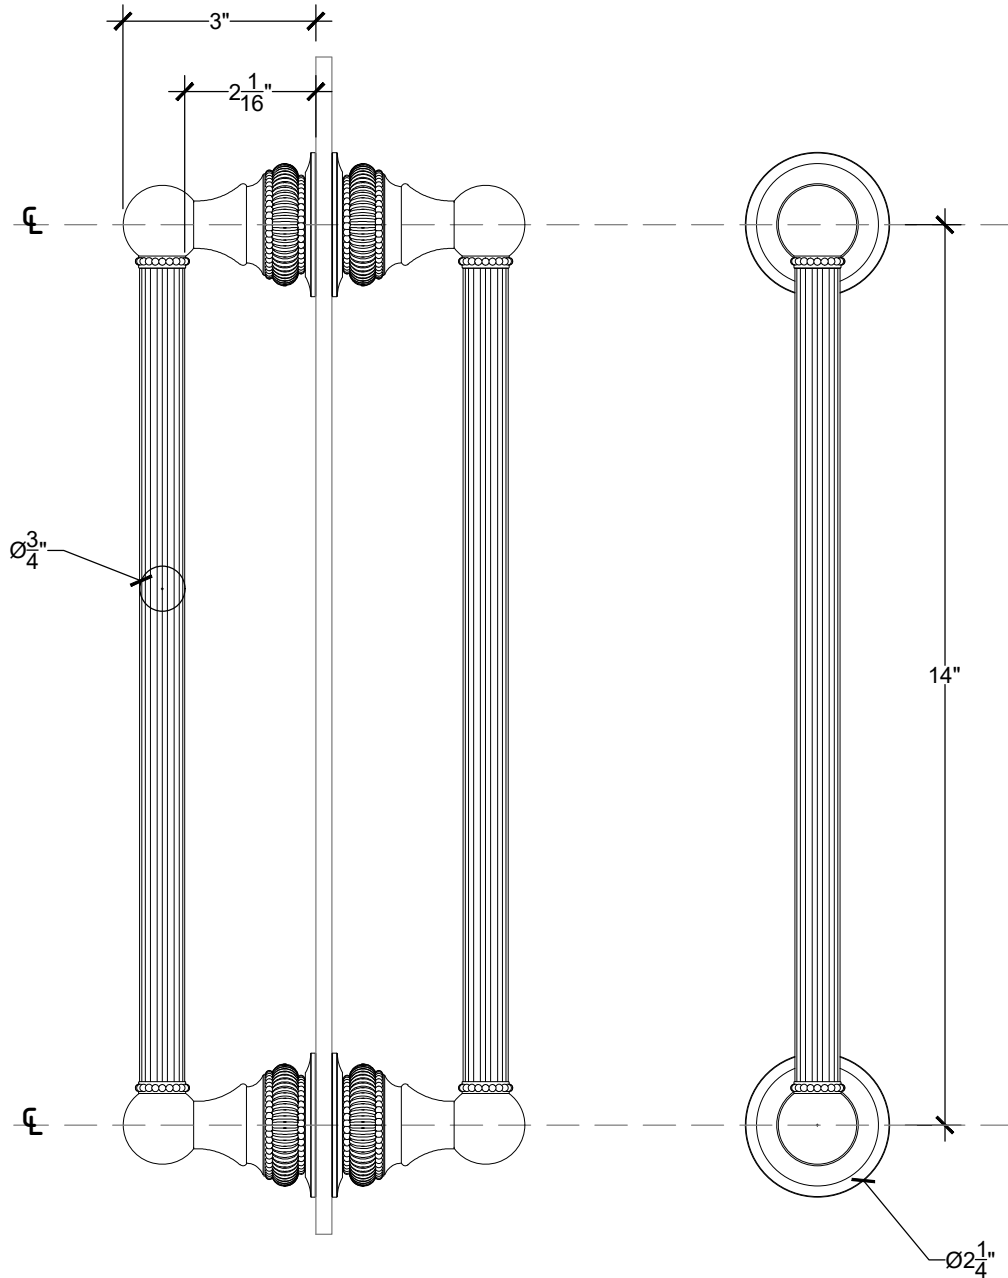

TUDOR

Shower Door Handle
Porte de Douche
Style # 890 Shower Door

Copyright © Compas 2010C www.compasstone.com

 COMPAS™