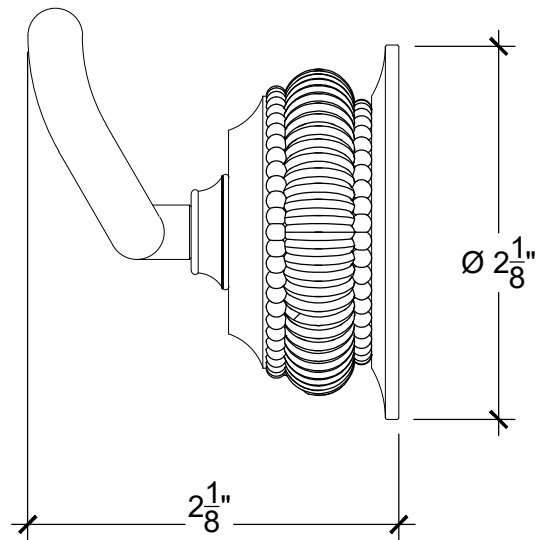

# TUDOR

Wall Mounted Robe Hook  
Porte peignoir double  
Ref # 08902508

Copyright © Compass 2010 [www.compassstone.com](http://www.compassstone.com)