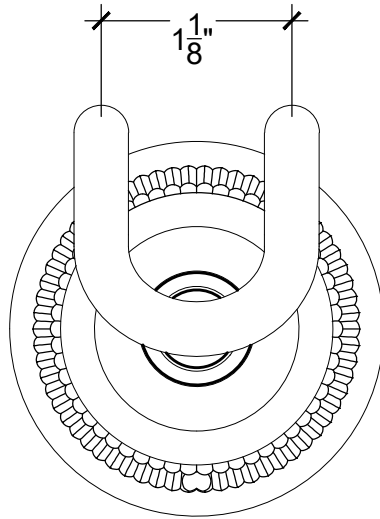

# TUDOR

Wall Mounted Robe Hook  
Porte peignoir double  
Ref # 08902508

Copyright © Compass 2010 [www.compassstone.com](http://www.compassstone.com)