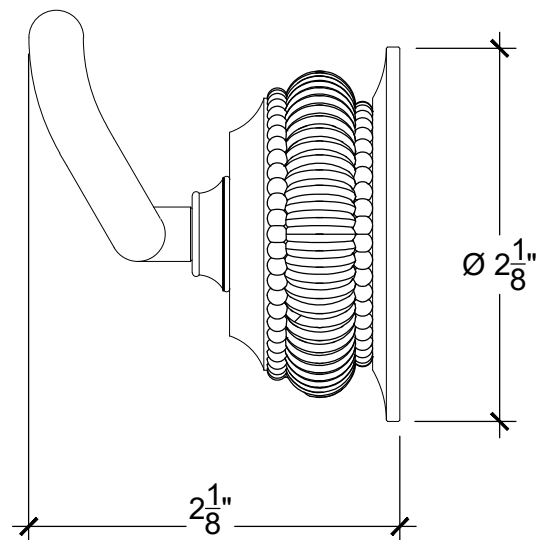

TUDOR

Wall Mounted Double Robe Hook

Montage mural - Porte peignoir à double crochet

Ref # 08902508

Copyright © Compass 2010 www.compassstone.com

 COMPAS™