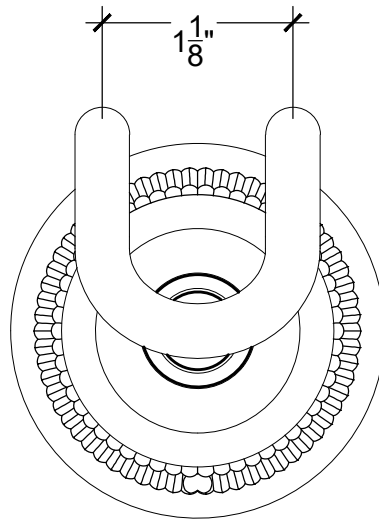

TUDOR

Wall Mounted Double Robe Hook

Montage mural - Porte peignoir à double crochet

Ref # 08902508

Copyright © Compass 2010 www.compassstone.com

 COMPAS™