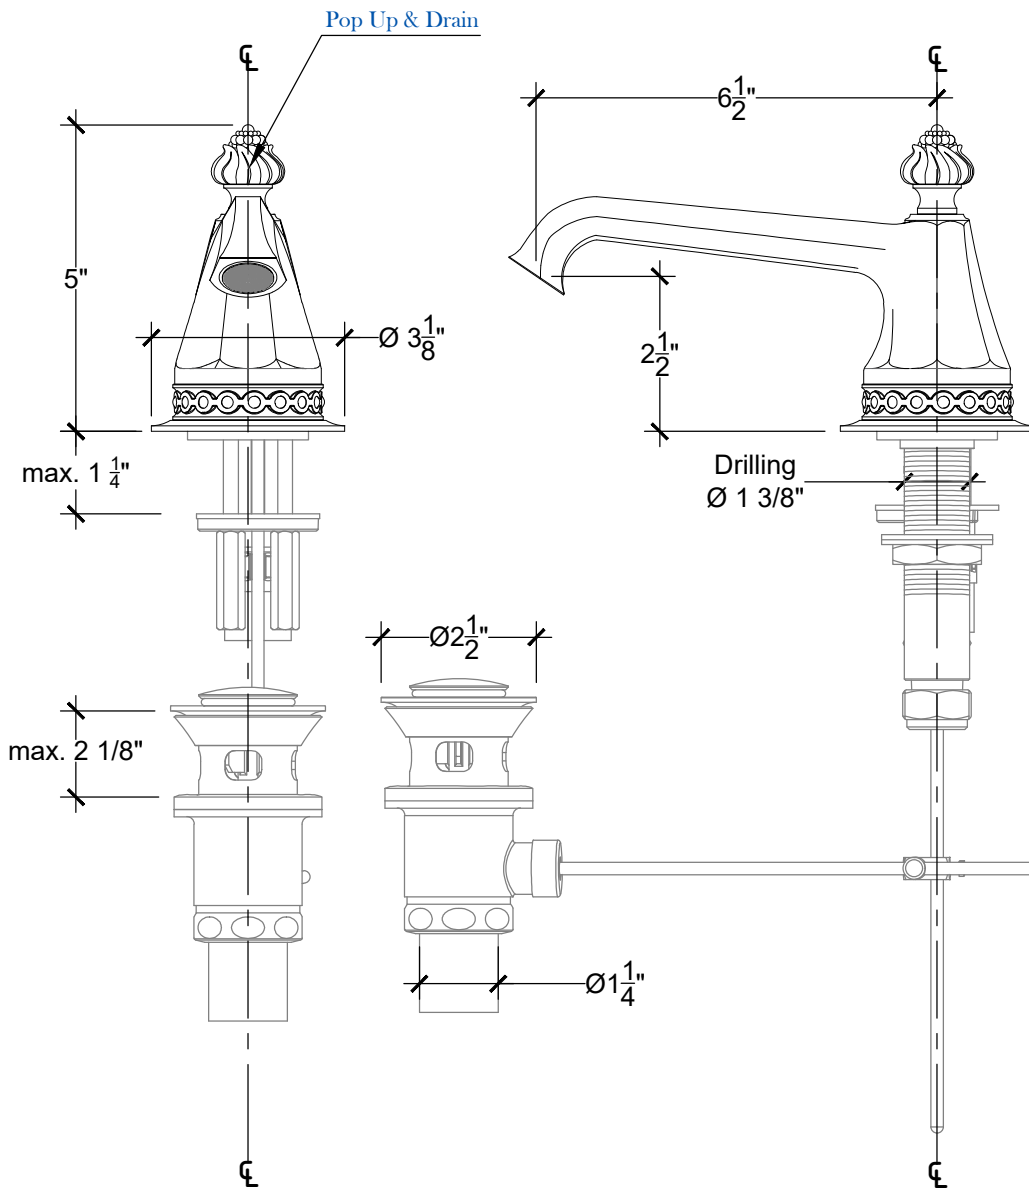

TUDOR

Deck mounted spout with pop-up and drain 1/2" NTP
Bec lavabo sur gorge ave vidage - 1/2" NPT
Style# 08906109

Copyright © Compas 2010 www.compassstone.com