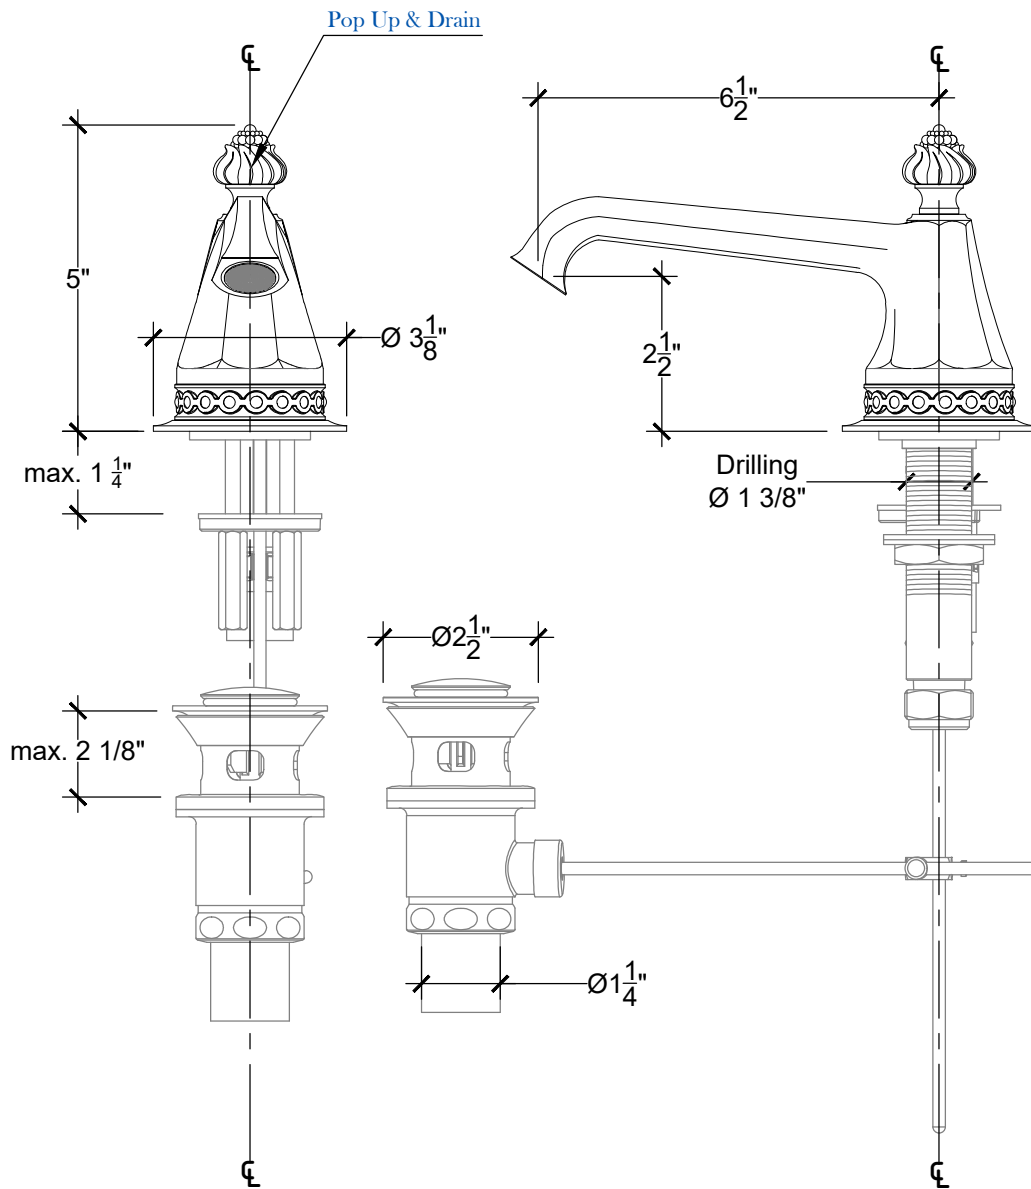

TUDOR

Deck mounted spout with pop-up and drain 1/2" NPT

Montage sur plan - Bec verseur Tudor, tirette d'évacuation et Drain intégré - 1/2" NPT

Style# 08906109

Copyright © Compass 2010 www.compassstone.com