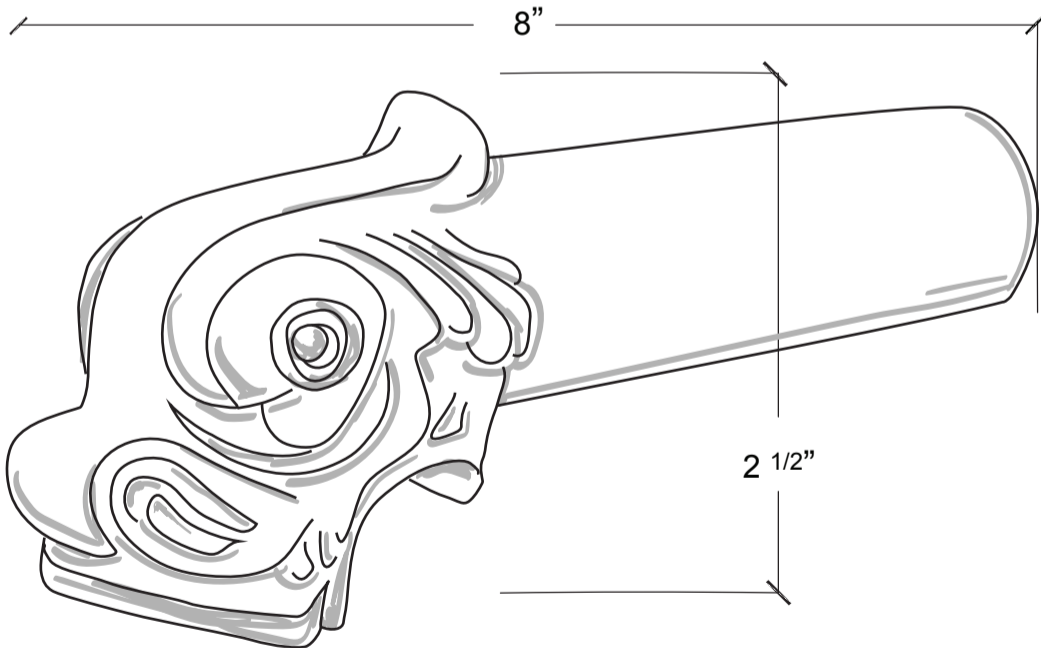

TIVOLI

Custom Tivoli Wall Mount Fountain Spout

Ref #: 99006706

Decorative (Fixed) Handle

Connection: Female $\frac{3}{4}$ " NPT Metric available.

Copyright © Compas 2020 www.compasstone.com