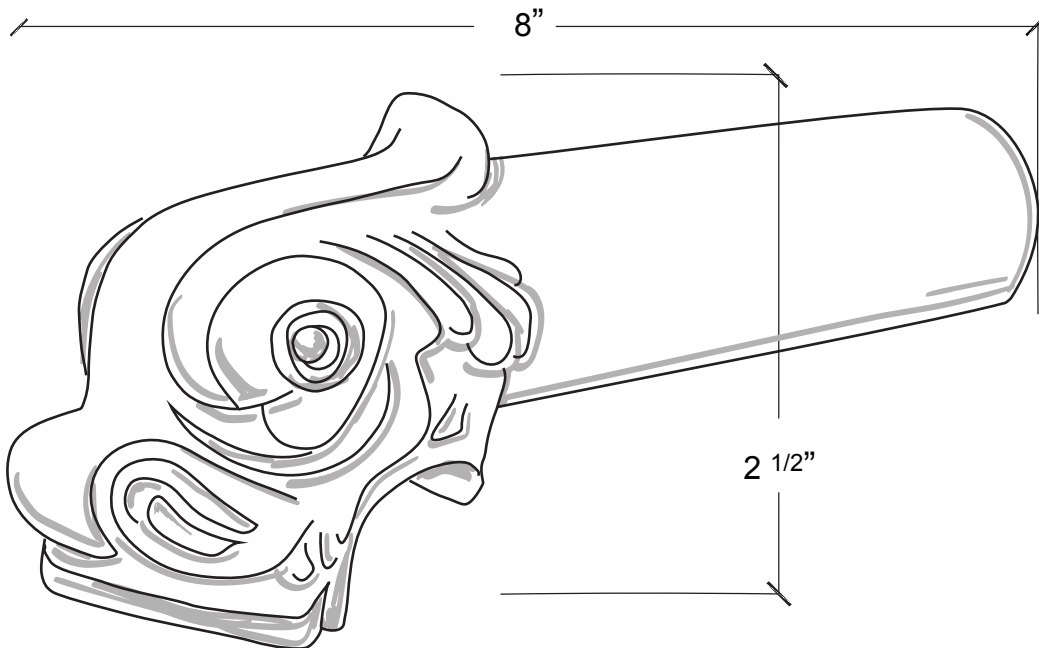

TIVOLI

Custom Tivoli Wall Mounted Spout

Montage mural - Bec verseur "Tivoli" customisé

Ref #: 99006706

Decorative (Fixed) Handle

Connection: Female $\frac{3}{4}$ " NPT Metric available.

Copyright © Compas 2020 www.compasstone.com