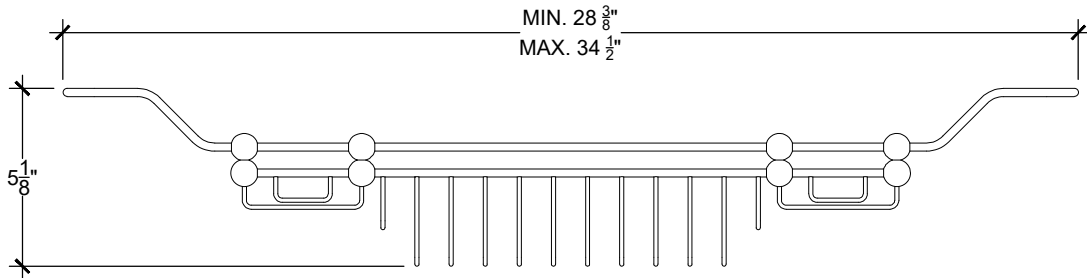

TUB CADDY

Tub Soap and Sponge Caddy
Pont de baignoire réglable
Style # 0002566

Copyright © Compass 2010 www.compassstone.com