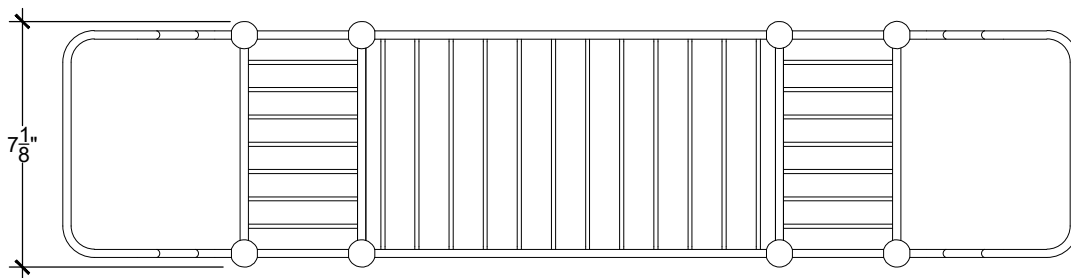

TUB CADDY

Tub Soap and Sponge Caddy
Pont de baignoire réglable
Style # 0002566

Copyright © Compass 2010 www.compassstone.com