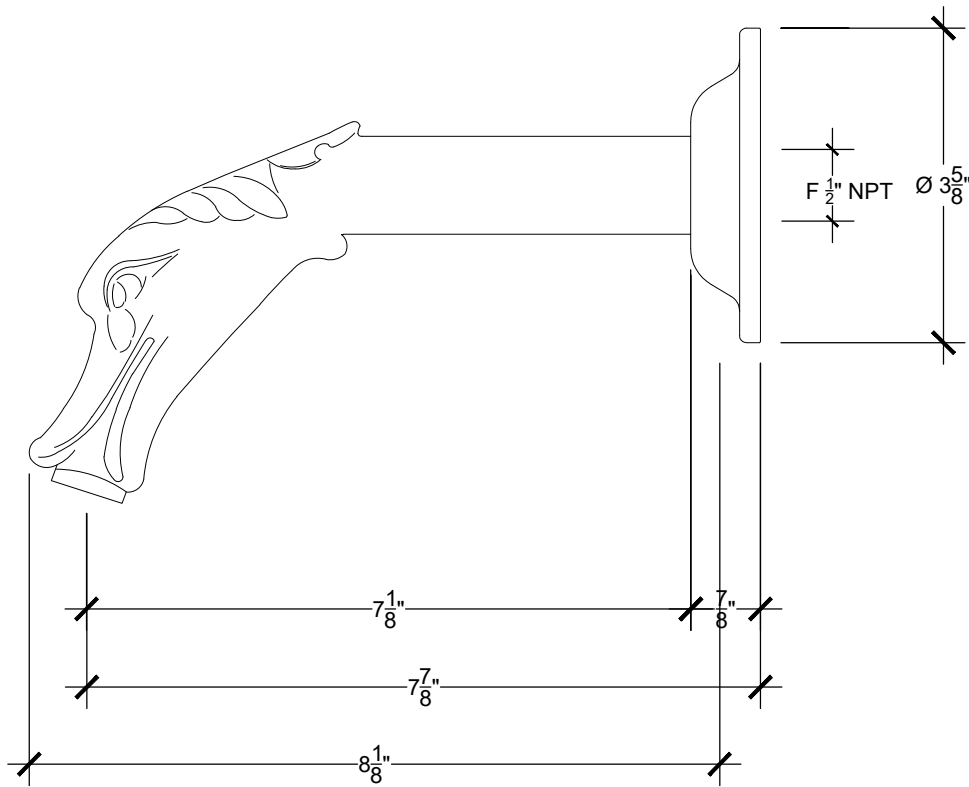

SWAN 1/2"

Wall mounted spout 1/2" NPT
Bec lavabo mural
Ref # 04206102

Copyright © Compas 2010 www.compassstone.com