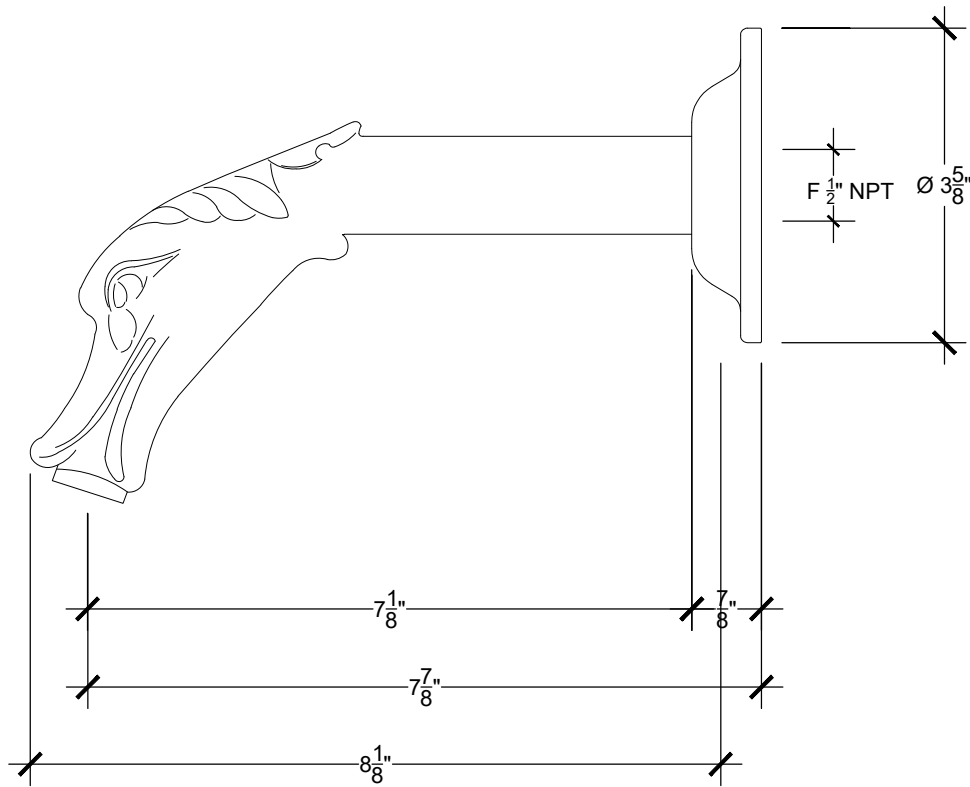

SWAN 1/2"

Wall mounted spout - 1/2" NPT

Montage mural - Bec verseur Swan - 1/2" NPT

Ref # 04206102

Copyright © Compas 2010 www.compasstone.com