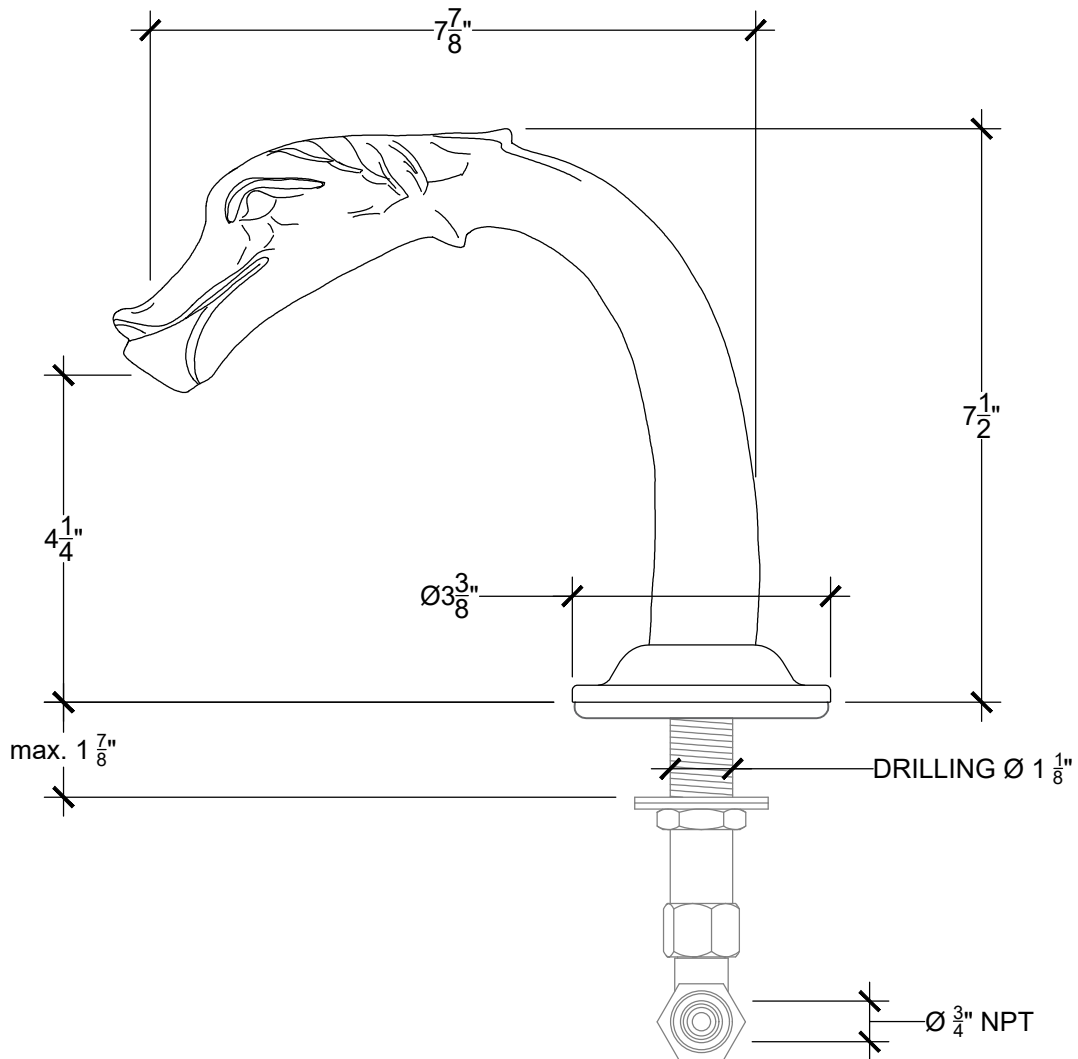

SWAN 3/4"

Deck mount tub spout - 3/4" NPT
Bec sure gorge pour bain - 3/4" NPT
Ref # 04301204

 COMPAS™