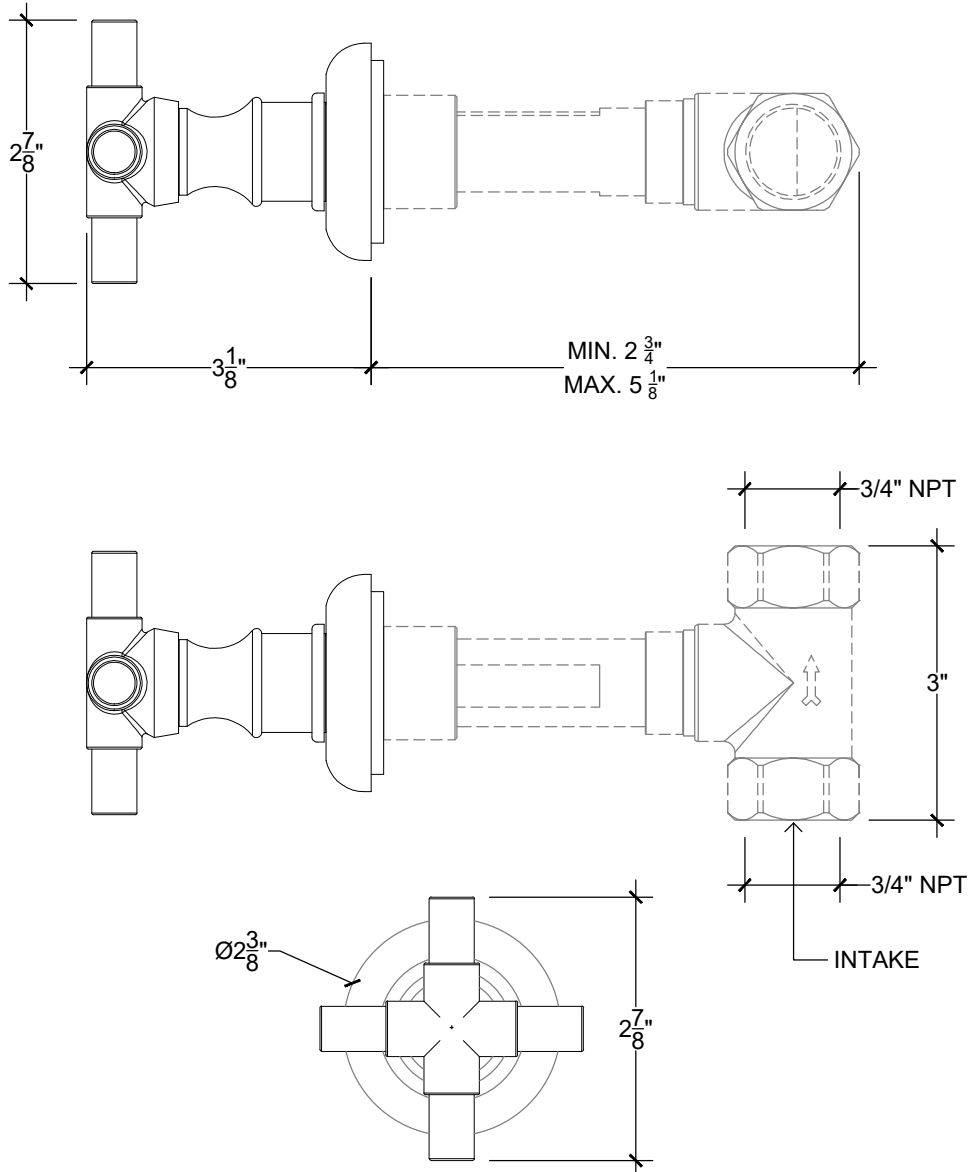

STUART 3/4"

Wall mounted handle 3/4" NPT
Ref # 08606735

Copyright © Compas 2010 www.compasstone.com