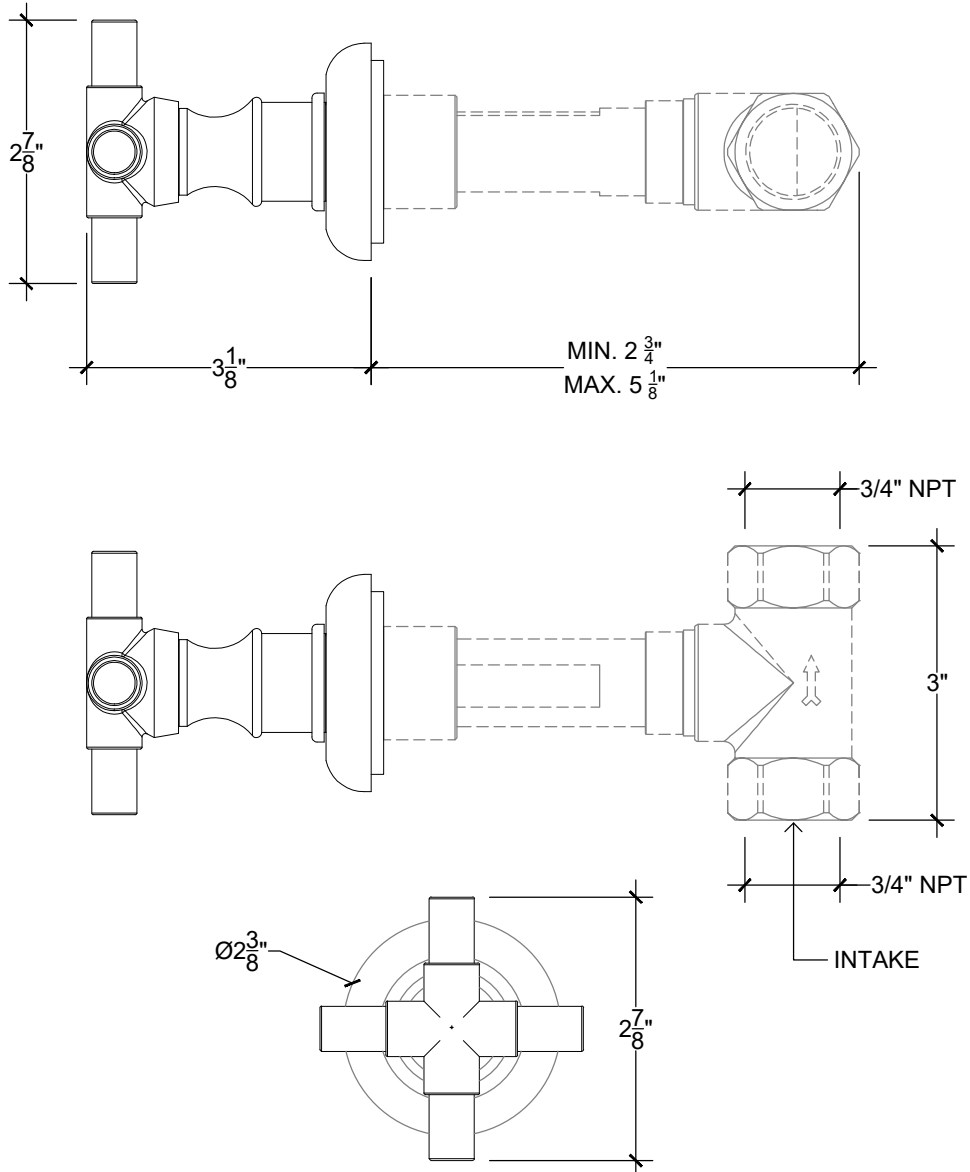

STUART 3/4"

Wall mounted handle for tub/shower - 3/4" NPT

Système mural - Levier Stuart pour douche/baignoire - 3/4" NPT

Ref # 08606735

Copyright © Compas 2010 www.compasstone.com