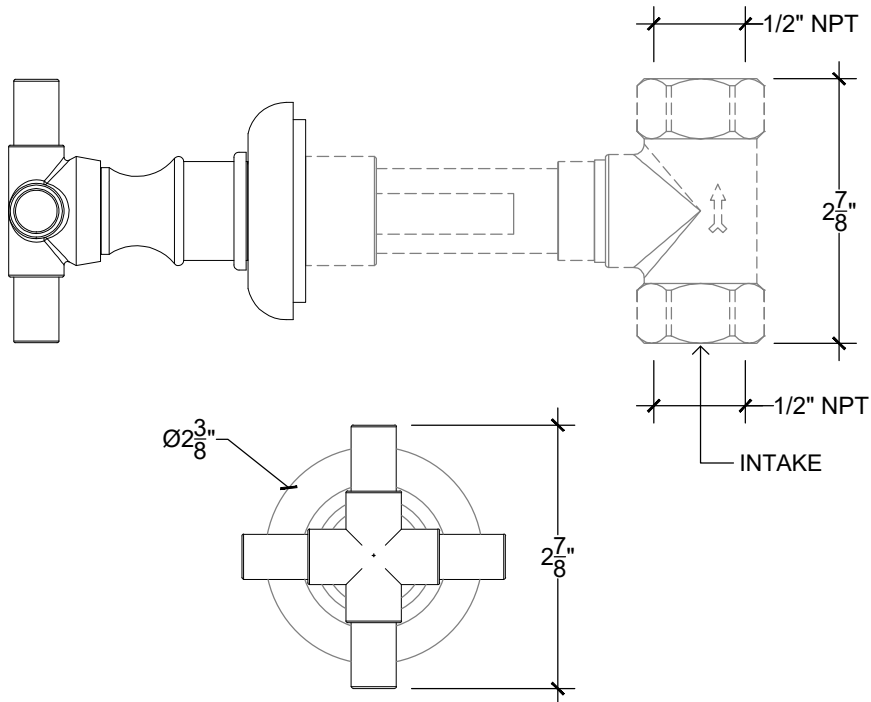

STUART 1/2"

Wall mounted handle 1/2" NPT
Système mural - Levier Stuart - 1/2" NPT
Ref # 08606730

Copyright © Compas 2010 www.compasstone.com