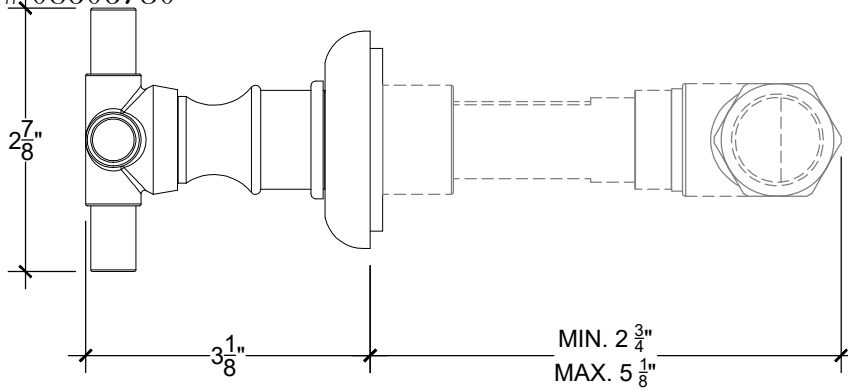

STUART 1/2"

Wall mounted handle 1/2" NPT
Système mural - Levier Stuart - 1/2" NPT
Ref # 08606730

Copyright © Compas 2010 www.compasstone.com