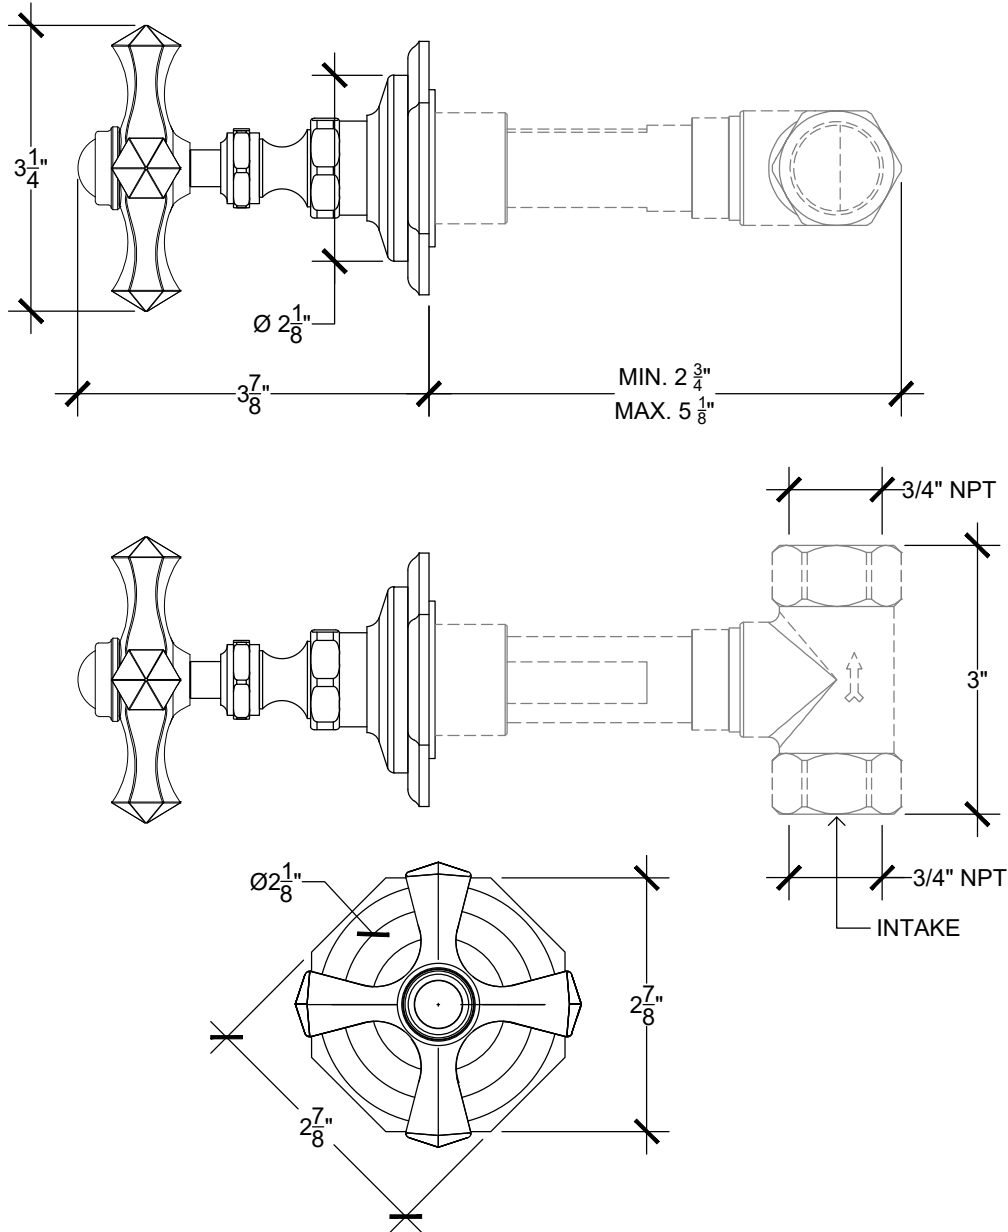

STELLA 3/4"

Stella wall mounted handle 3/4" NPT
Ref # 011206735

Copyright © Compas 2010 www.compassstone.com